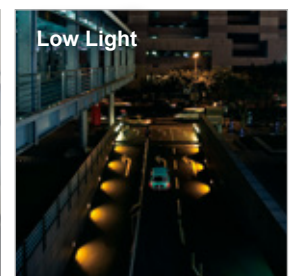

Features

- 1.3-Megapixel CMOS Sensor
- 30 fps @ 1280x1024;
  60 fps @ 1280x1024 (One-stream mode only)
- Motorized, P-iris Lens
- Removable IR-cut Filter for Day & Night Function
- Built-in IR Illuminators, Effective up to 30 Meters
- Smart IR Technology to Avoid Overexposure
- 3D Noise Reduction for Low-light Conditions
- WDR Pro II to Provide Extreme Visibility in Extremely Bright and Dark Environments
- Smart Focus System for Remote and Precise Focus Adjustment
- Two-way Audio
- Weather-proof IP66-rated and Vandal-proof IK10-rated Housing
- Supreme Night Visibility