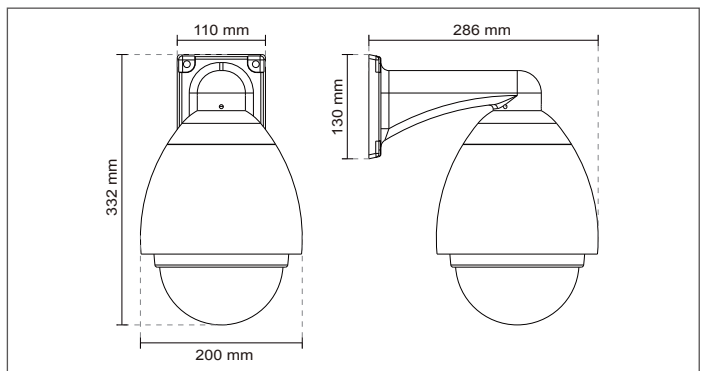

Dimension

All specifications are subject to change without notice. Copyright © 2011 VIVOTEK INC. All rights reserved. P/N: 971004400

Distributed by:

VIVOTEK INC.

6F, No.192, Lien-Cheng Rd., Chung-Ho, New Taipei City, 235, Taiwan, R.O.C.
| T: +886-2-82455282 | F: +886-2-82455532 | E: sales@vivotek.com

VIVOTEK USA, INC.

2050 Ringwood Avenue, San Jose, CA 95131
| T: 408-773-8686 | F: 408-773-8298 | E: salesusa@vivotek.com