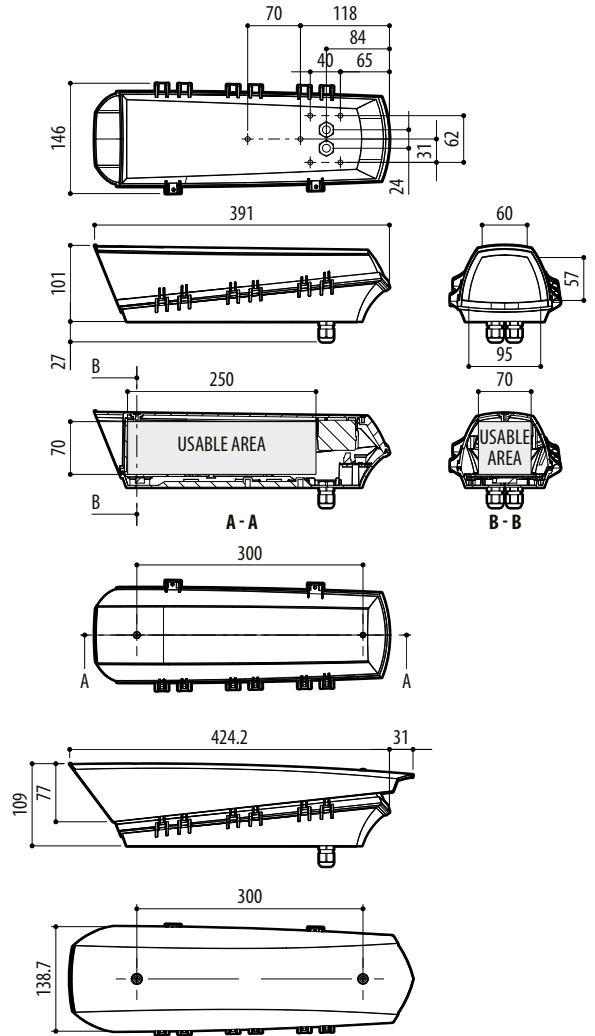

Entirely constructed from technopolymer  
 RAL9002 Colour  
 Stainless steel external screws  
 Supplied with instruction manual, desiccant bag, accessories for camera and lens mounting

**MECHANICAL**

2xM16 cable glands  
 Glass window (WxH): 60/95x63mm (2.4/3.7x2.5in)  
 Internal usable area (WxH): 70x70mm (2.7x2.7in)  
 Internal usable length with and without accessories: 250mm (9.8in)

**BRACKETS AND ADAPTORS**

WBJA Wall bracket with ball joint  
 WBOVA2 Wall bracket with internal cable channel

**ENVIRONMENT**

Indoor / Outdoor  
 Operating temperature with heater: -20°C / +60°C (-4°F / +140°F)  
 Very good resistance to the following chemical agents: basics, alcohols, gasses, hydrocarbon  
 Good resistance: organic and inorganic acids, oils  
 Low resistance: solvents

**CERTIFICATIONS**

CE EN61000-6-3, EN60950-1, EN50130-4  
 IP66/IP67 EN60529

PUNTO

mm 1:10

**PACKAGE**

Code	Unit weight		Package weight		Package dimensions (WxHxL)		Master carton
	kg	lb	kg	lb	cm	in	unit
HOT39D1A000	0.6	1.3	0.8	1.8	41.5x11.5x16.5	16.3x4.5x6.5	12
HOT39D1A085	1.2	2.6	1.5	3.3	41.5x20x15.5	16.3x7.9x6.1	8
OHOTS	0.3	0.7	0.5	1.1	48.5x10x16.5	19.1x3.9x6.5	-