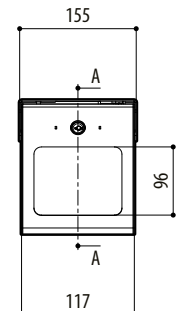

AVTPSC

mm 1:10