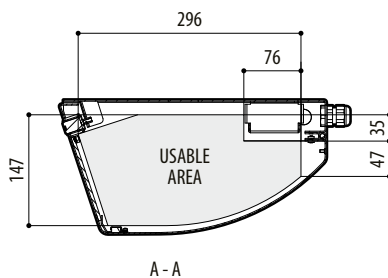

AVTPSC

mm 1:10