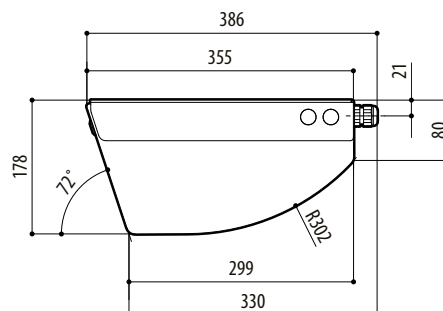

AVTPSC

mm 1:10