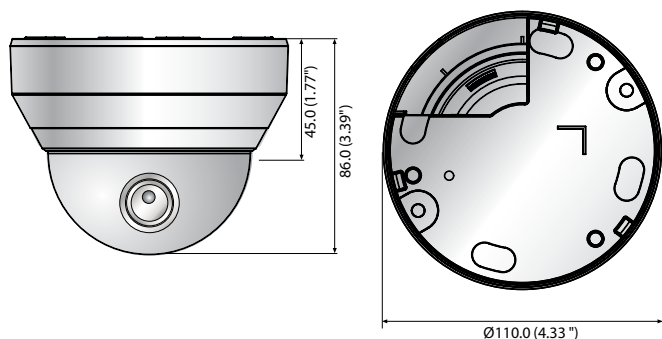

Dimensions

Unit: mm (inch)