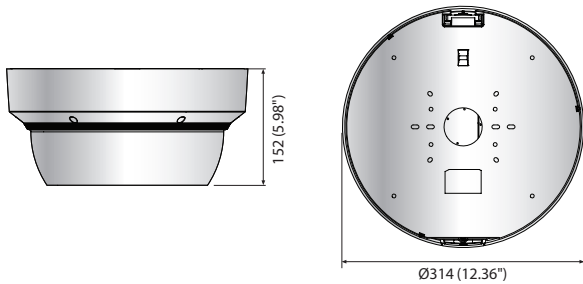

Dimensions

Unit : mm (inch)

Accessories (Optional)

PNM-9080VQ

VIDEO	
Imaging Device	1/2.8" 2.38M CMOS x4
Total / Effective Pixels	1,945(H) x 1,109(V) 2.16M x 4 / 1,945(H) x 1,097(V) 2.13M x 4
Scanning System	Progressive scan
Min. Illumination	Color : 0.015 Lux (F1.4, 1/30sec), B/W : 0.0015 Lux (F1.4, 1/30sec)
S / N Ratio	50dB
Video Out	CVBS : 1.0 Vp-p / 75Ω composite, 720 x 480(N), 720 x 576(P), for installation (selectable CVBS per channel)
LENS	
Focal Length (Zoom Ratio)	2.8 ~ 12mm (4.3x) motorized varifocal
Max. Aperture Ratio	F1.4(Wide) ~ F3.6(Tele)
Angular Field of View	H: 119.5°(Wide) ~ 27.9°(Tele), V: 62.8°(Wide) ~ 15.7°(Tele), D: 142.1°(Wide) ~ 32.0°(Tele)
Min. Object Distance	0.5m (1.64ft)
Focus Control	Simple focus (Motorized V/F) / Manual, Remote control via network (Manual, Simple focus)
Lens / Mount Type	DC auto iris, P-Iris / Board-in type
PAN / TILT / ROTATE	
Pan / Tilt / Rotate Range	Quad mode : ±30° / 10° ~ 41° / ±90°, Center mode : ±60° / 10° ~ 41°, 10° ~ 90°(CH2/Center) / ±90°
OPERATIONAL	
Camera Title	Off / On (Displayed up to 85 characters) : Each Ch - W/W : English / Numeric / Special characters - China : English / Numeric / Special / Chinese characters - Common : Multi-line (Max. 5), Color (Grey / Green / Red / Blue / Black / White), Transparency, Auto scale by resolution
Day & Night	Auto (ICR) / Color / B/W / External / Schedule
Backlight Compensation	Off / BLC / HLC (Masking / Dimming), WDR
Wide Dynamic Range	150dB
Contrast Enhancement	SSDR (Off / On)
Digital Noise Reduction	SSNRV (2D + 3D noise filter) (Off / On)
Digital Image Stabilization	Off / On (Built-in gyro sensor)
Defog	Off / Auto / Manual
Motion Detection	Off / On (8ea, 8point polygonal zones)
Privacy Masking	Off / On (32ea, polygonal zones) - Color : Grey / Green / Red / Blue / Black / White - Mosaic
Gain Control	Off / Low / Middle / High / Manual
White Balance	ATW / AWC / Manual / Indoor / Outdoor (included Mercury & Sodium)
Contrast	Level adjustment
LDC	Off / On (5 levels with Min./Max.)
Electronic Shutter Speed	Minimum / Maximum / Anti flicker (2 ~ 1/12,000sec)
Digital Zoom	24x
Flip / Mirror	Off / On, Hallway View : 90° / 270°
Intelligent Video Analytics	Tampering, Loitering, Directional detection, Defocus detection, Fog detection, Virtual line, Enter/Exit, (Dis)Appear, Motion detection
Alarm I/O	Input 1ea / Output 1ea
Alarm Triggers	Alarm input, Motion detection, Video analytics, Network disconnect, SD card error
Alarm Events	File upload via FTP & E-Mail, Notification via E-Mail, Local storage (microSD/SDHC/SDXC) recording at event triggers, External output
Pixel Counter	Support
NETWORK	
Ethernet	RJ-45 (10/100/1000BASE-T)
Video Compression Format	H.265 / H.264 (MPEG-4 Part 10/AVC) : Main / Baseline / High, Motion JPEG
Resolution	1920 x 1080, 1280 x 1024, 1280 x 960, 1280 x 720, 1024 x 768, 800 x 600, 800 x 450, 720 x 576, 640 x 480, 640 x 360, 320 x 240
Max. Framerate	H.265 / H.264 : Max. 60fps at all resolutions, Motion JPEG : Max. 30fps
Smart Codec / WiseStreamII	Manual Mode (Area-Based : 5ea) / Support
Video Quality Adjustment	H.265 / H.264 : Target Bitrate Level Control, MJPEG : Quality Level Control
Bitrate Control Method	H.265 / H.264 : CBR or VBR, with WiseStream, MJPEG : VBR
Streaming Capability	Multiple Streaming (Up to 40 profiles)
IP	IPv4, IPv6
Protocol	TCP/IP, UDP/IP, RTP(UDP), RTP(TCP), RTCP, RTSP, NTP, HTTP, HTTPS, SSL/TLS, DHCP, PPPoE, FTP, SMTP, ICMP, IGMP, SNMPv1/v2c/v3(MIB-2), ARP, DNS, DDNS, QoS, PIM-SM, UPnP, Bonjour
Security	HTTPS (SSL) login authentication, Digest login authentication IP address filtering, User access log, 802.1X authentication (EAP-TLS, EAP-LEAP)
Streaming Method	Unicast / Multicast
Max. User Access	20 users at unicast mode
Edge Storage	microSD / SDHC / SDXC 4slot (Each CH) - Motion Images recorded in the microSD / SDHC / SDXC memory card can be downloaded. Local PC for instant recording
Application Programming Interface	ONVIF profile S, SUNAPI (HTTP API)
Webpage Language	English, Korean, Chinese, French, Italian, Spanish, German, Japanese, Russian, Swedish, Portuguese, Czech, Polish, Turkish, Dutch, Hungary, Greek Supported OS : Windows 7, 8, 10, Mac OS X 10.10, 10.11, 10.12 Non-plugin WebViewer Supported Browser : Google Chrome 54, MS Edge 38, Mozilla Firefox 49 (Windows 64bit only), Apple Safari 9 (Mac OS X only)
Web Viewer	Plug-in WebViewer Supported Browser : MS Explorer 11, Apple Safari 9 (Mac OS X only)
ENVIRONMENTAL	
Operating Temperature / Humidity	-40°C ~ +55°C (-40°F ~ +131°F) / Less than 90% RH
Storage Temperature / Humidity	-50°C ~ +60°C (-58°F ~ +140°F) / Less than 90% RH
Ingress Protection / Vandal Resistance	IP66 / IK10
ELECTRICAL	
Input Voltage / Current	12V DC, PoE+
Power Consumption	Max. 21.6W (12V DC), Max. 25.5W (PoE+)
MECHANICAL	
Color / Material	Ivory / Aluminum
Dimensions (WxH)	Ø314 x 152mm (Ø12.36" x 5.98")
Weight	4.83kg (10.65 lb)