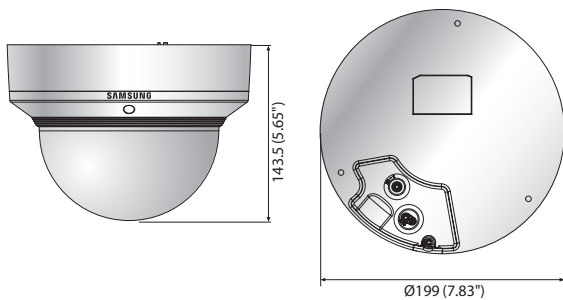

Dimensions

Unit : mm (inch)