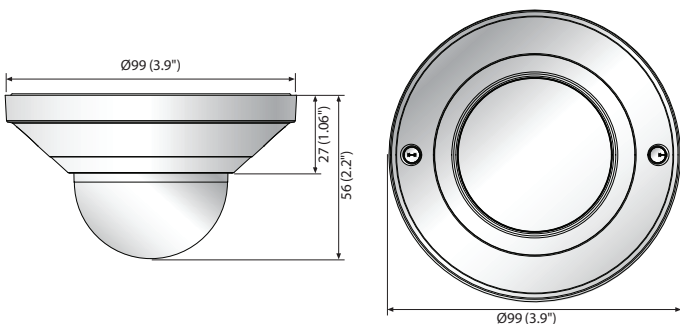

Dimensions

Unit : mm (inch)

Accessories (Optional)