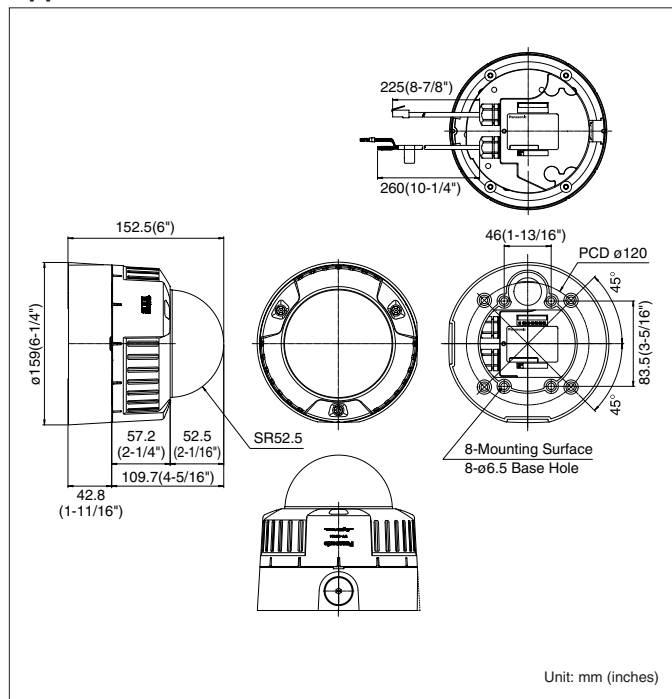

Appearance

Trademarks and registered trademarks

- Microsoft, and Windows are registered trademarks of Microsoft Corporation in the U.S. and other countries.
- SD logo is a trademark.

Important

- Safety Precaution: carefully read the operating instructions and installation manual before using this product.
- Panasonic can not be responsible for network performance and/or other manufacturer products that reside on the network.

- All TV pictures/menu are simulated.
- Weights and dimensions are approximate.
- Specifications are subject to change without notice.
- These products may be subject to export control regulations.
- Product pictures shown in this catalog are all NTSC models.

DISTRIBUTED BY: