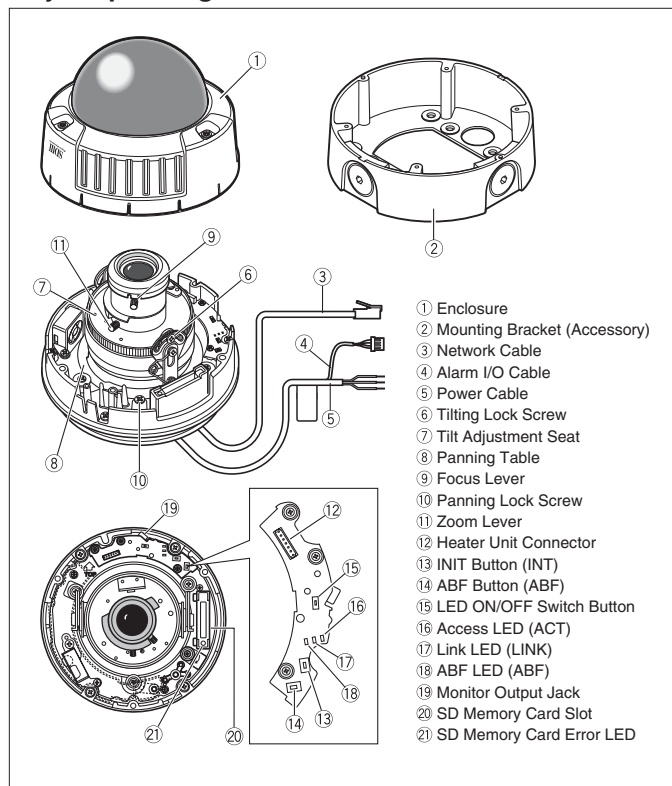

Major Operating Controls & Terminals