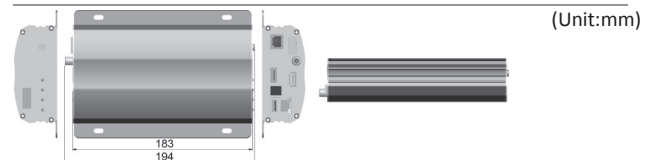

Dimensions 183 x 130 x 43 mm

H.264 1080P real-time IP video decoder		
Model	VD022	
IP video supports	IP video supports	LILIN IP camera, IP speed dome, NVR, and video server
	Video inputs	Up to 4-channel 1080P video decoder for IP cameras / 16-channel for NVR / DVR
	Network throughput	Up to 24Mbps
Matrix	Video input	IP camera recall / NVR or DVR recall / virtual matrix
	Remote playback	Yes
Alarm	Alarm mode	Alarm full screen for remote IP camera's or NVR's external alarm / motion detection
	Resolution	1080P / 720p / D1 / VGA
Video output	HDMI output	1920 x 1080P
	Backlight saving	LCD backlight saving mode
	Multi-touch	Support USB multi-touch screen
Multiplexer	Multiplexer	Freeze
	Split screen	1, 4, 9, 16
	Digital zoom	64x on live and NVR playback
Management	Reports	Full alarm, configuration, and operation reports exporting over HTTP or USB
	Authentication	User authentication with feature configurable
	Database	Grouping database imported from CMX Software
Alarm/event	Motion	Motion grid 20x12 each channel, and 8 sensitivities
	Event	External alarm, video loss, power recovering, motion detection, and logon
	Email	Alarm notification with JPEG attachments
Accessories	Accessories	Remote controller addressable up to 255 IP cameras and DVRs / NVRs
	Ptz protocol	LILIN MLP1/2 over HTTP
	Keyboards	PIH-931D keyboard
	IR receiver	Extra IR extension connector with remote controller
	Mouse	USB, right-mouse-click, mouse wheel
	Audio out	RCA, 1 output
	Remote controller	Yes
	Network ports	Gigabit LAN: RJ45 x1
Network	Network	Direct Internet browser access / multiple users access
	Protocols	ARP / TCP/IP / UDP / HTTP / SMTP / FTP / DDNS / PPPoE / RTSP / RTCP
	Web	Live / event log
	HD Video Decoder status	HTML HD Video Decoder status
Software	Ipscan	iPScan supported, automatically quick IP address setup for IP cameras and VD022s
	Mobile phone	iPhone, iPad, Black Berry, and Android mobile phone supported
Others	Wdt	Hardware watchdog timer
	Dst	Daylight saving time
	Multilanguage	English, Chinese, Spanish, German, French, Portuguese, Italian, Turkish
Power	CPU/OS	ARM Cortex A9 Processor @ 600 MHz CPU, Linux 2.6 kernel
	Power	DC 12V/ 1.5A ,18W
	Working environment	Temp: 0°C ~ +50°C / Humidity: 0%~80%
	Dimension	183 x 130 x 43 mm
	Weight	0.5kg