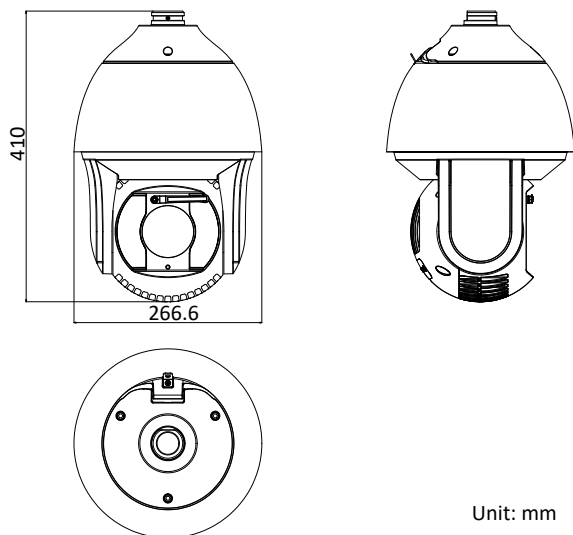

Protection Level	IP67 Standard, IK10 (only supported by camera without wiper), TVS 6,000V Lightning Protection, Surge Protection and Voltage Transient Protection
Dimensions	Φ 266.6 mm × 410 mm (Φ 10.50" × 16.14")
Weight	Approx. 8 kg (17.64 lb)

**Order Model**

DS-2DF8236IX-AEL (B), without wiper, 24 VAC & Hi-PoE

DS-2DF8236IX-AELW (B), with wiper, 24 VAC & Hi-PoE

**Dimensions**