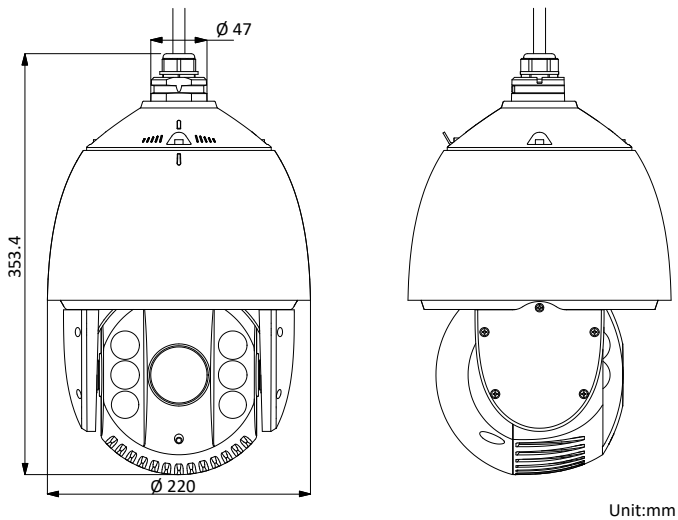

Protection Level	IP66 Standard, TVS 4000V Lightning Protection, Surge Protection and Voltage Transient Protection
Material	ADC 12, PC, PC+10%GF
Dimensions	Φ 220 mm × 353.4 mm (Φ 8.66" × 13.91")
Weight	Approx. 4.5 kg (9.92 lb)

Available Model

DS-2DE7232IW-AE, 24 VAC & Hi-PoE

Dimensions