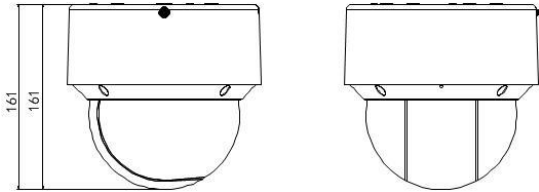

Order Model

DS-2DE4A220IW-DE, DC12V & POE (802.3at, class4)

Dimension