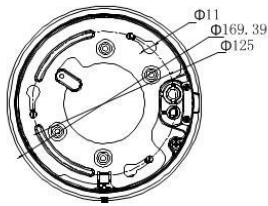

Order Model

DS-2DE4A220IW-DE, DC12V & POE (802.3at, class4)

Dimension