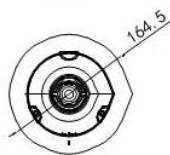

Dimensions

Unit: mm