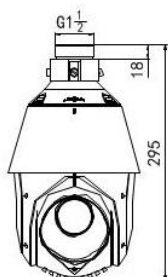

Dimensions

Unit: mm

Accessories

Distributed by

Headquarters
No.555 Qianmo Road, Binjiang District,
Hangzhou 310051, China
T +86-571-8807-5998
overseasbusiness@hikvision.com

Hikvision Poland
T +48-22-460-01-50
poland@hikvision.com

Hikvision USA
T +1-909-895-0400
sales.usa@hikvision.com

Hikvision India
T +91-22-28469900
sales@pramahikvision.com

Hikvision UK
T +44-1628-9021-4
support.uk@hikvision.com

Hikvision Europe
T +31-23-5542770
saleseuro@hikvision.com

Hikvision Italy
T +39-0438-6902
info.it@hikvision.com

Hikvision Singapore
T +65-6684-4718
sg@hikvision.com

Hikvision Middle East
T +971-4-8816086
salesme@hikvision.com

Hikvision France
T +33(0)1-85-330-444
info.fr@hikvision.com

Hikvision Oceania
T +61-2-8599-4233
salesau@hikvision.com

Hikvision Russia
T +7-495-669-67-99
saleru@hikvision.com

Hikvision Spain
T +34-91-737-16-55
info.es@hikvision.com

Hikvision Hong Kong
T +852-2151-1761