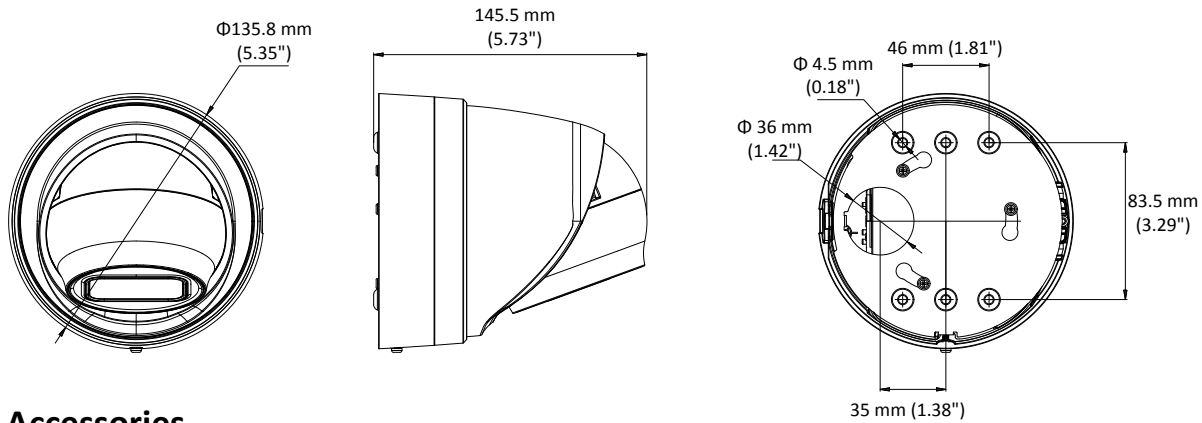

Available Model:

DS-2CD2H85FWD-IZS

Dimensions

Accessories