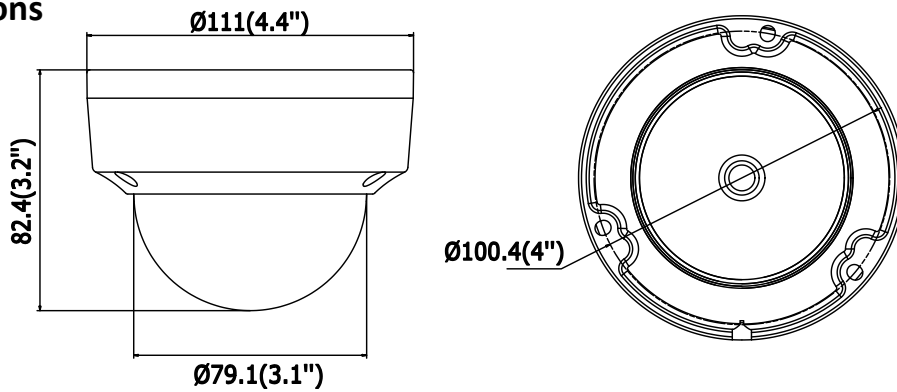

Dimensions

Unit: mm

Accessories

DS-1259ZJ

DS-1272ZJ-110

DS-1272ZJ-110B

DS-1271ZJ-110

DS-1280ZJ-DM18

DS-1276ZJ

DS-1275ZJ

DS-1250ZJ

Distributed by