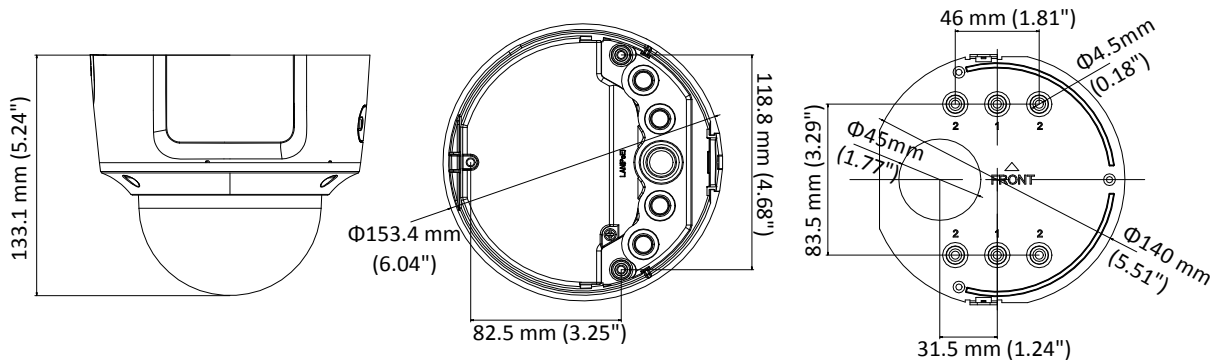

Dimensions

Accessories

DS-1475ZJ-SUS
Vertical Pole Mount

DS-1476ZJ-SUS
Corner Mount

Distributed by