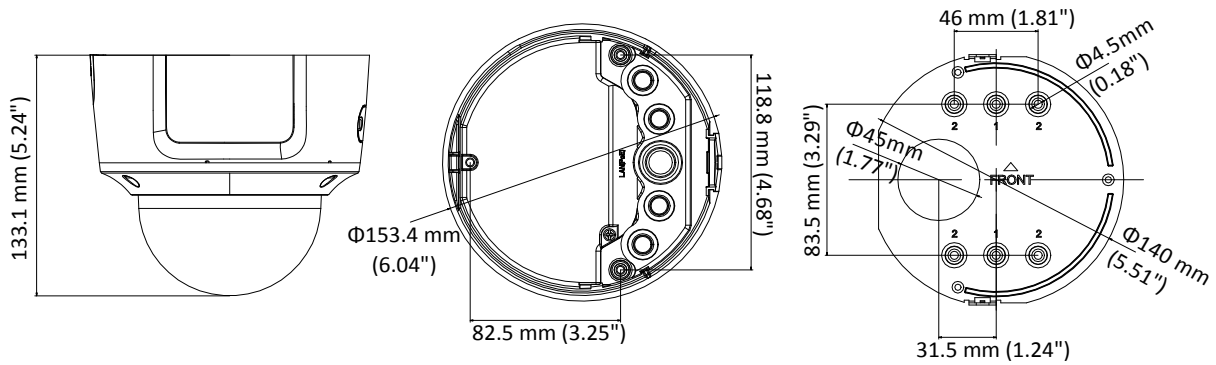

Dimensions

Accessories

DS-1475ZJ-SUS
Vertical Pole Mount

DS-1476ZJ-SUS
Corner Mount

Distributed by