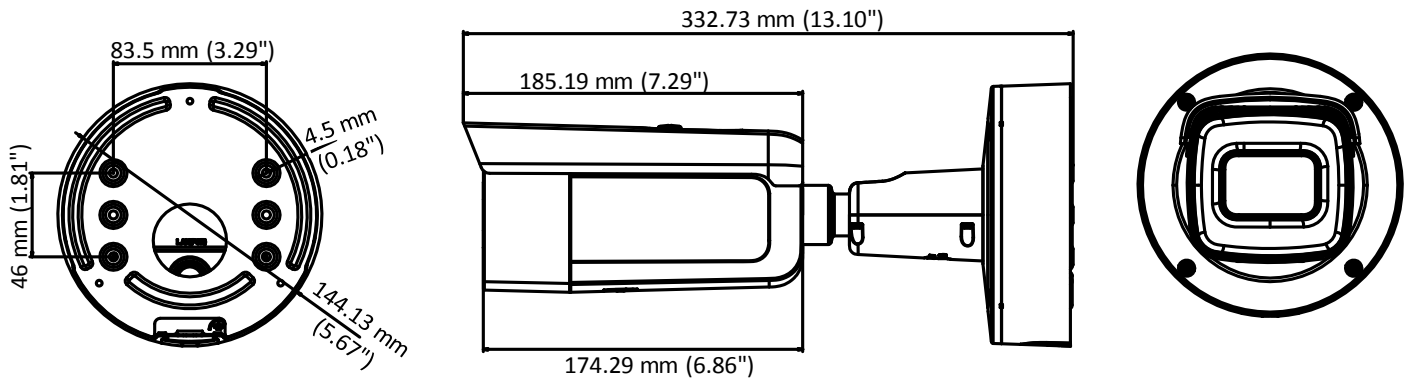

Available Model:

DS-2CD2625FWD-IZS

Dimensions

Accessories

Distributed by