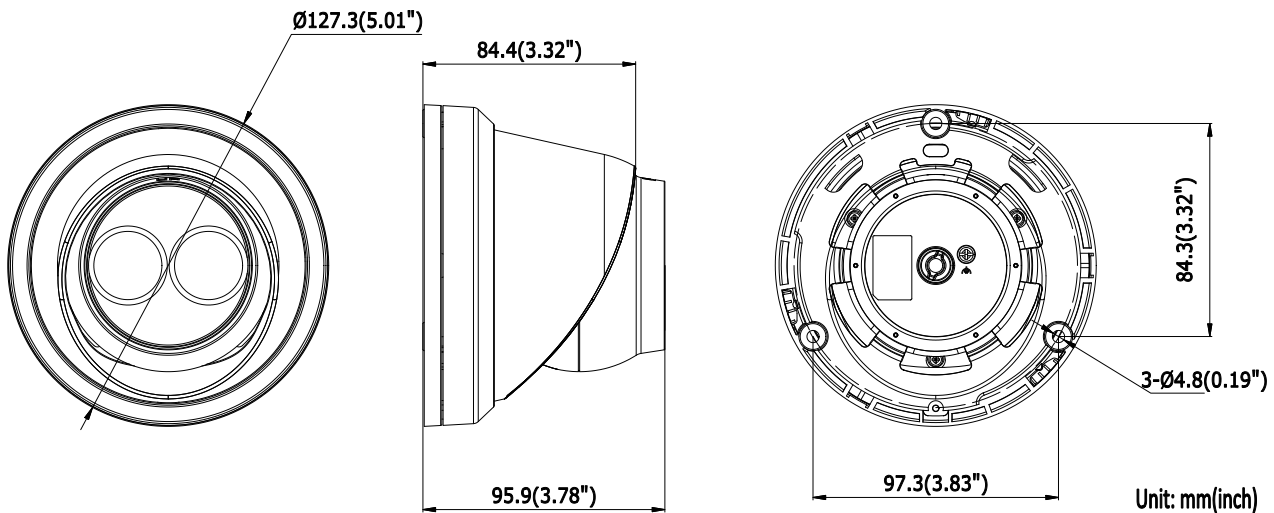

General Function	One-key Reset, Dual-VCA, Anti-Flicker, Heartbeat, Mirror, Password Protection, Privacy Mask, Watermark, IP Address Filter
Interface	
Communication Interface	1 RJ45 10M/100M self-adaptive Ethernet port
On-board Storage	Built-in microSD/SDHC/SDXC slot, up to 128 GB
Smart Feature-set	
Behavior Analysis	Line crossing detection, intrusion detection, unattended baggage detection, object removal detection
Exception Detection	Scene change detection
Line Crossing Detection	Cross a pre-defined virtual line, up to 1 pre-defined virtual lines supported
Intrusion Detection	Enter and loiter in a pre-defined virtual region, up to 1 pre-defined virtual regions supported
Object Removal Detection	Objects removed from the pre-defined region, such as the exhibits on display.
Unattended Baggage Detection	Objects left over in the pre-defined region such as the baggage, purse, dangerous materials
Face Detection	Human face appears in the image can be detected and trigger linkage method
General	
Operating Conditions	-30 °C to +60 °C (-22 °F to +140 °F), Humidity 95% or less (non-condensing)
Power Supply	12 VDC ± 25%, 5.5 W PoE(802.3af, 36 – 57V, class 3), 7.5 W
IR Range	Up to 30 m
Protection Level	IP67
Dimensions	Camera: Φ 127.3 × 95.9 mm (5.01" × 3.78") Package: 150 × 150 × 141 mm (5.91" × 5.91" × 5.55")
Weight	Camera: 620 g (1.37 lb.)

Available Models

DS-2CD2355FWD-I

Dimensions