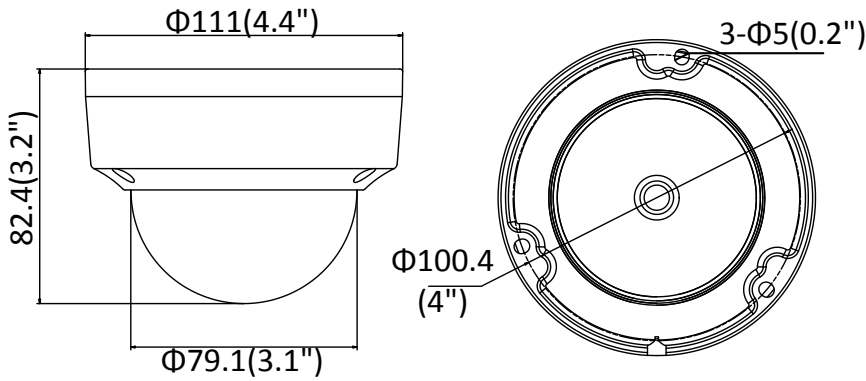

Dimensions

Unit: mm

Accessories

Distributed by