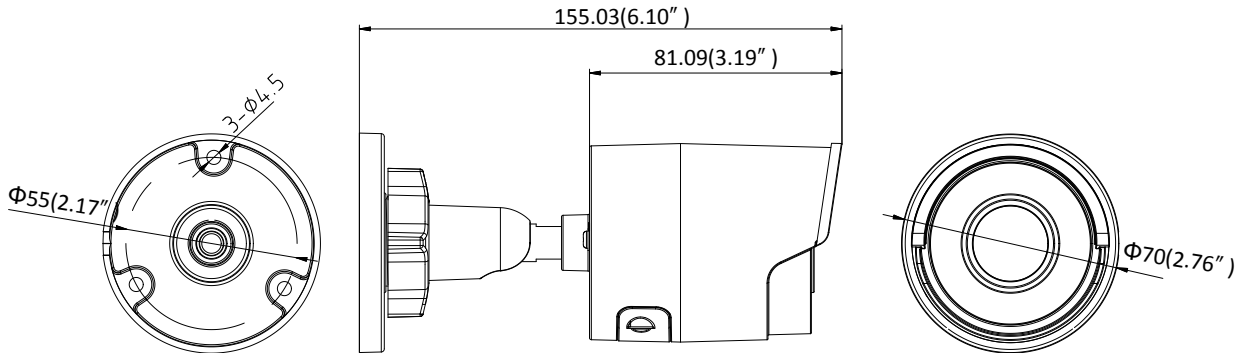

Dimensions