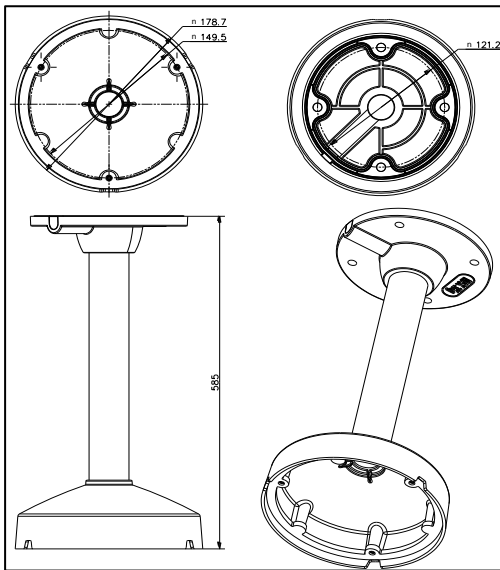

DS-1271ZJ-DM25(M1)

Pendent Mounting Bracket for
Dome Camera

Features:

- Aluminum alloy material with surface spray treatment
- Waterproof design

Dimension:

Order Model:

DS-1271ZJ-DM25(M1)

Parameter:

Model	DS-1271ZJ-DM25(M1)
Parameters	Pendent Mounting Bracket for Dome Camera
Appearance	Hikvision White
Material	Aluminum Alloy
Dimension	565×250×250mm
Weight	1730g

Notice:

- The bracket should be installed on flat wall
- Waterproof rubber is necessary for outdoor application
- The wall must be capable of supporting over 3 times as much as the total weight of the camera and the mount.
- The maximum load capacity of the bracket is 4.5KG

Note: The actual dome camera may vary from the picture above.