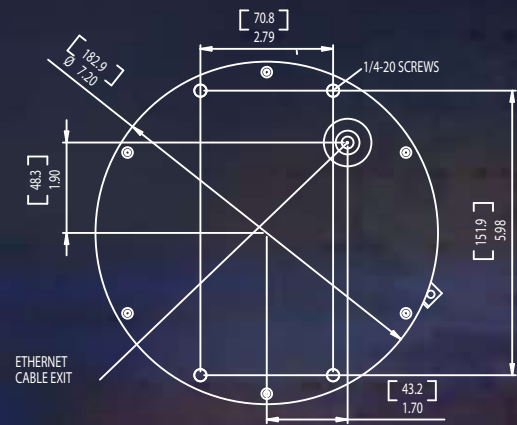

360° SurroundVideo® camera images with selectable Region of Interest (ROI) zones for optimized bandwidth

AV8360

AV8180

Arecont Vision manufactures the world's fastest HDTV network cameras in discreet, low profile 6" dome designs.

The SurroundVideo® AV8180 and AV8360 panoramic cameras deliver full motion HDTV resolution at NTSC prices.

Imaging

Four 2 megapixel CMOS image sensors
 1600(H) x 1200(V) pixel array each sensor
 1/2" optical format
 Sensitivity 0.2 lux @ F2.0
 Moonlight™ Mode - extended exposure and proprietary noise cancellation