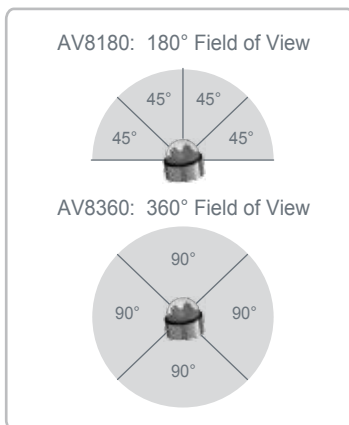

AV8180

180° Field of View | High Definition | 8 Megapixel Camera

180° SurroundVideo® camera images with selectable Region of Interest (ROI) zones for optimized bandwidth

Real-time, high definition digital video surveillance with 24x the resolution of analog surveillance cameras.

Ultra-compact design incorporates four 2 megapixel sensors for full 180° or 360° coverage.

Unique SurroundVideo® 8-megapixel network cameras deliver full motion 180° or 360° panoramas. Compact 6" dome design incorporates four 2 megapixel sensors, dramatically reducing total installation cost.