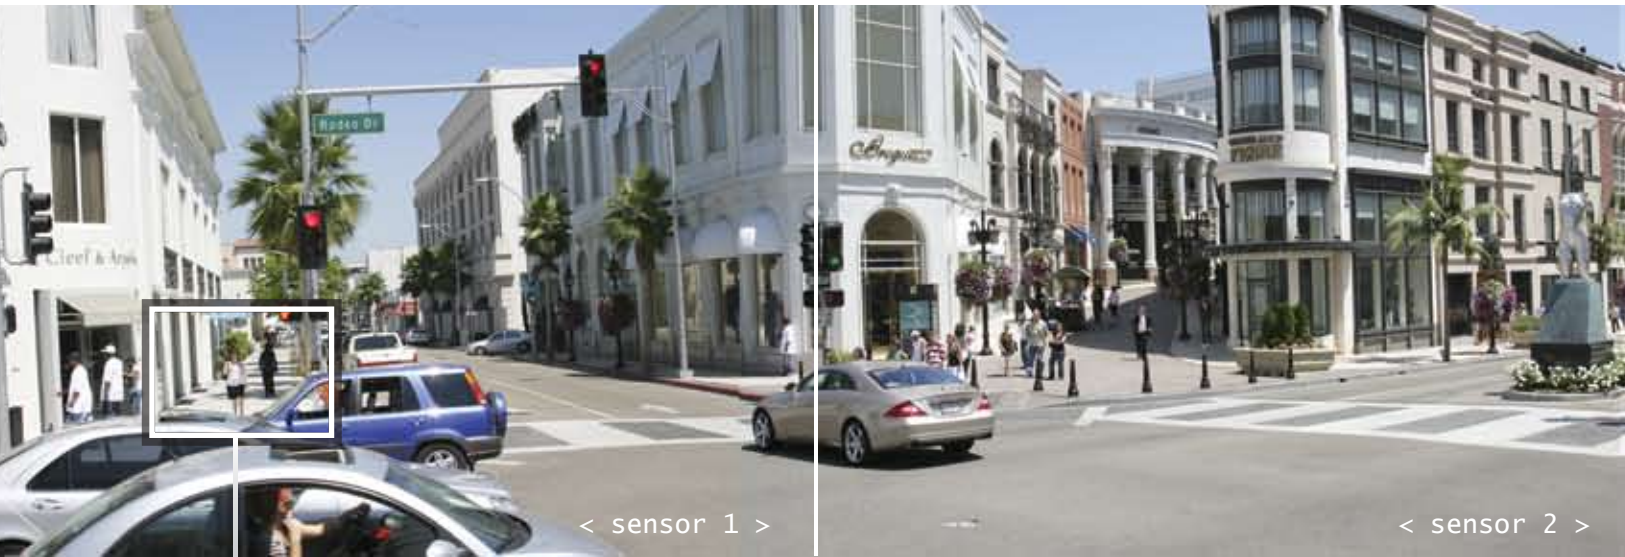

Arecont Vision SurroundVideo®

AV8180
AV8360

Panoramic 8 Megapixel IP Video

SurroundVideo® cameras
have 24 times the resolution
of analog cameras and offer
dramatically lower cost per
area under surveillance.

AV8180

180° Field of View | High Definition | 8 Megapixel Camera

180° SurroundVideo® camera images with selectable Region of Interest (ROI) zones for optimized bandwidth

Real-time, high definition digital video surveillance with 24x the resolution of analog surveillance cameras.

Ultra-compact design incorporates four 2 megapixel sensors for full 180° or 360° coverage.

Unique SurroundVideo® 8-megapixel network cameras deliver full motion 180° or 360° panoramas. Compact 6" dome design incorporates four 2 megapixel sensors, dramatically reducing total installation cost.

The user can simultaneously view both full field-of-view and multiple regions of interest.

User selectable Region of Interest (ROI) allows users to set the resolution of defined zones in a video stream, reducing image size and required bandwidth.