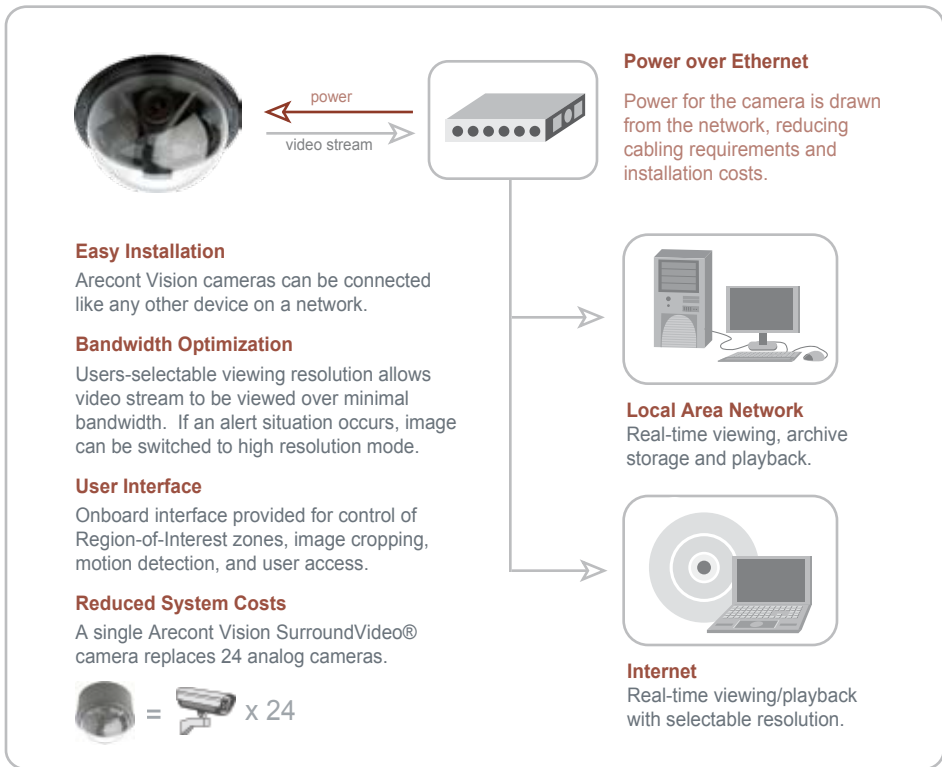

COST EFFICIENCY

High resolution and crystal clear imagery allow a single SurroundVideo® camera to replace up to 24 analog cameras, substantially reducing the total cost of installation. Compact 6" dome has a single external cable that carries both power and video using Power-over-Ethernet (POE) technology.

NO- MOVING-PARTS INSTANTENEOUS 180° OR 360° PAN TILT ZOOM (PTZ)

Super high resolution of AV8360 and AV8180 allows efficient no-moving-parts zoom windows to be instantly re-positioned across the entire panorama. These zoom windows are delivered as separate video streams simultaneously with the complete full field of view panoramic video, thus eliminating the trade-off between magnification and area coverage as well as avoiding costly and unreliable electro-mechanical PTZ.

FORENSIC ZOOMING

Playback of high-resolution digital archives allows "zoom-after-event" on any object in the field of view, eliminating the need for manned installations.

EFFICIENT BANDWIDTH MANAGEMENT

Efficient bandwidth utilization is supported via user-selectable regions of interest (ROI). The reduction of overall storage and bandwidth requirements may be achieved by selecting up to 4 regions of interest with independent control of resolution and compression quality for each of the selected regions.

The user can simultaneously view both full field-of-view and multiple regions of interest.

User selectable Region of Interest (ROI) allows users to set the resolution of defined zones in a video stream, reducing image size and required bandwidth.