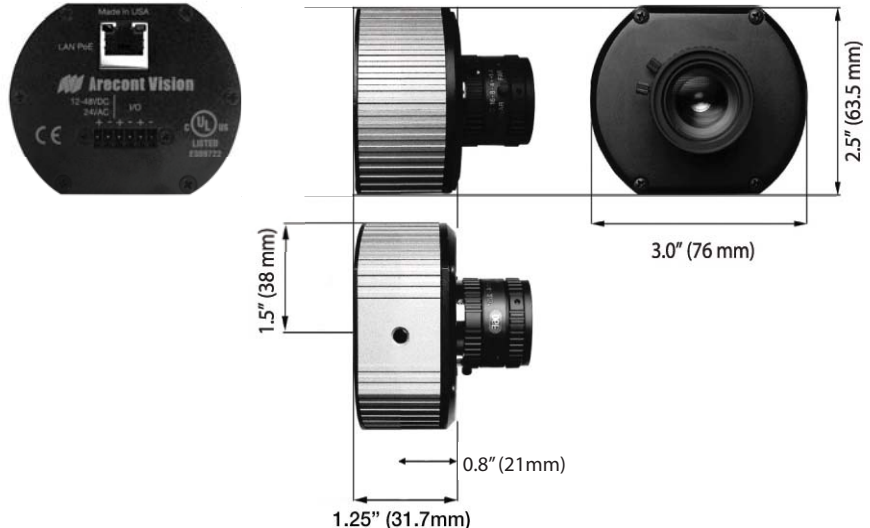

Electrical

- General purpose opto-coupled input and output
- Power over Ethernet (PoE): PoE 802.3af for camera
- Auxiliary power 12-48V DC, 24V AC
- Power consumption: 5 Watts maximum
- Optional DC AI connection (AV10115AI)

Environmental

- Operating temperature -5°C (23 °F) to +60°C (140 °F)
- Stable image temperature 0°C (32 °F) to +50°C (122 °F)
- Storage temperature -20°C (-4 °F) to +60°C (140 °F)
- Humidity 0% to 90% (non-condensing)

Programmability

- Privacy mask
- Flexible cropping
- Auto Exposure (AE) and Gain Control (AGC) >120dB
- On-camera real-time motion detection with 1024 detection zones
- Auto backlight compensation
- Auto multi-matrix white balance
- 50/60Hz selectable flicker control
- Electronic pan, tilt, zoom (PTZ)
- Electronic image flip - 180 degree rotation
- Resolution windowing down to 1x1 pixel for JPEG and 2x2 pixels for H.264
- Programmable shutter speed to help control motion blur
- MoonLight™ mode - extended exposure and proprietary noise cancellation
- Programmable resolution, brightness, saturation, gamma, sharpness, tint
- Picture-in-Picture: simultaneous delivery of full field of view and zoomed images
- Bandwidth & storage savings by running at 1/4 resolution

Regulatory Approvals/ Listings

- FCC, CE, RoHS, UL

Industry standard

- PSIA compliance

Mechanical

- 3"W (76 mm) x 2.5"H (63.5 mm) x 1.25"D (31.7mm) (w/o lens)
- 5.8 oz (164 grams) w/o lens
- C/CS lens mount

Accessories:

- D4S : Indoor 4" Surface Mount Dome
- D4F : Indoor 4" In-Ceiling Mount Dome
- Dome 4-I : Indoor 4" Vandal Dome
- Dome 4-O : Outdoor 4" Vandal Dome
- Dome 5-I : Indoor 5" Recessed Dome
- HSG1-O-W : Outdoor Environmental Housing w/Heater/Blower

Lenses

1. Ultra HD lenses
     - UHD8.0
     - UHD16.0
     - UHD25.0
     - UHD35.0
2. *Note: Please use Ultra HD lenses to get best image quality and resolution