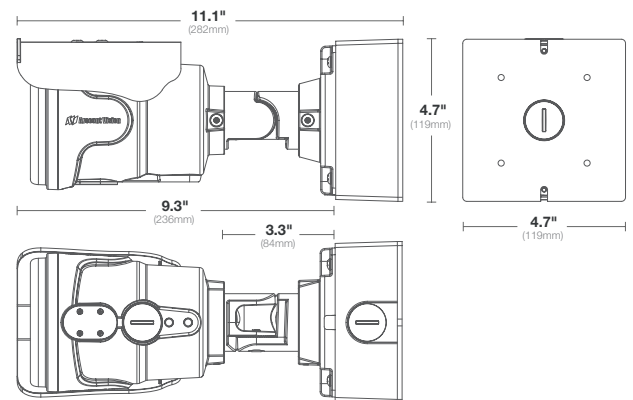

|                   |  |   |
|-------------------|--|---|
| <b>Mechanical</b> | <b>Casing</b>  | Die-casting aluminum cylindrical (Bullet-style) housing<br>IP66 weather proof standard<br>Tamper resistant                |
|                   | <b>Mount</b>   | Easily adjustable 3-axis with 360° pan, 90° tilt and 360° z-axis  |
|                   | <b>Total Unit Dimensions</b>                         | Unit: 4.7" H (119mm) x 4.7" W (119mm) x 11.11" D (282mm)<br>Packaged: 7.1" H (180mm) x 7.1" W (180mm) x 13.5" D (342.9mm) |
| <b>Weight</b>     | Unit: 3.9 lb (1.76 kg)<br>Packaged: 5.2 lb (2.35 kg) |   |