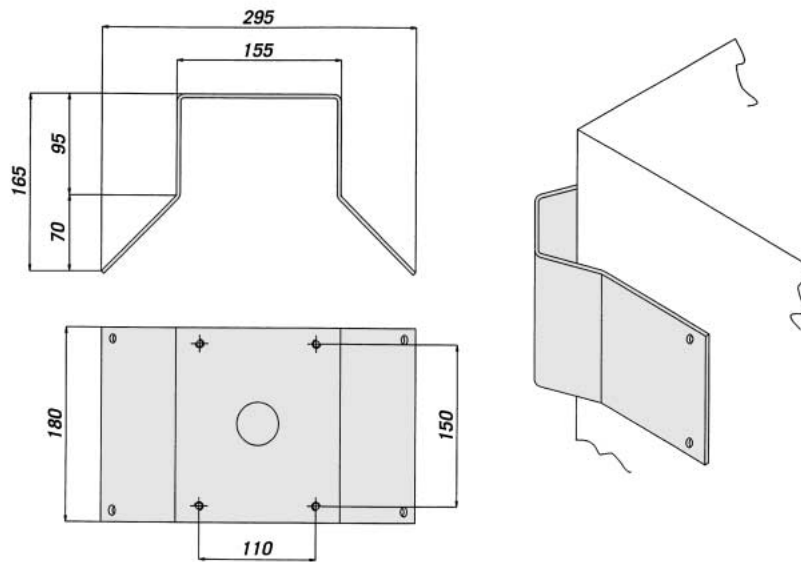

DBH01

DBH04

DBH03

DBH05

The values are in millimeters.

**DPTCH+DBH01**

**DCWGH**

The values are in millimeters.

**TECHNICAL DATA**

**GENERAL**

**DBH01**

- Made of steel tube
- Painted with black epoxy polyester powder

**DBH03**

- Made of metallic tube
- Painted with black epoxy polyester powder
- 915 mm in length (36 in)

**DBH03**

- Enclosure attachment with a single screw
- Internal cable management
- Max load: 25 kg (55 lb)
- Length: 922 mm (36.2 in)

**DBH04**

- Enclosure attachment with a single screw
- Internal cable management
- Max load: 25 kg (55 lb)
- Length: 356 mm (14.1 in)