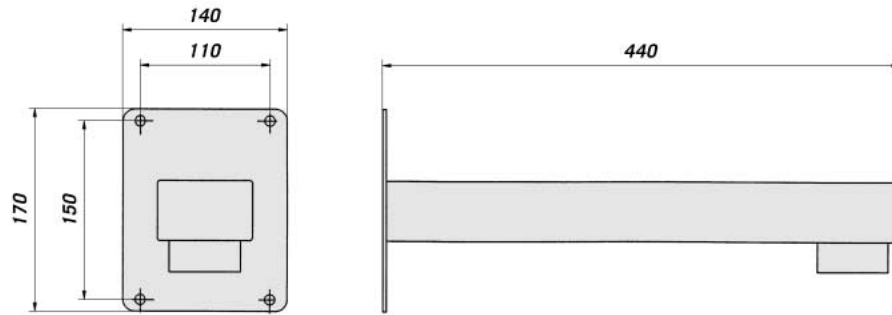

DBH01

DBH04

DBH03

The values are in millimeters.