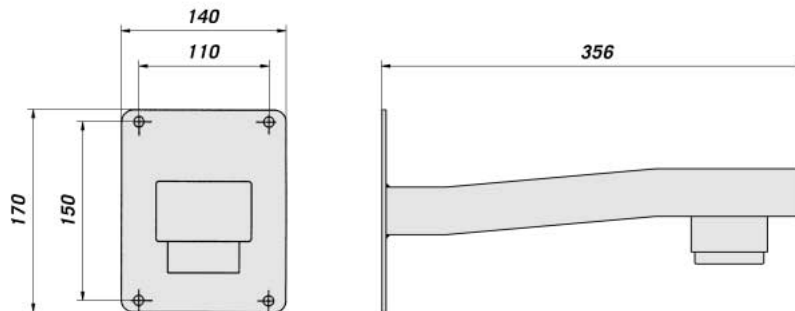

DBH01

DBH04

DBH03

The values are in millimeters.