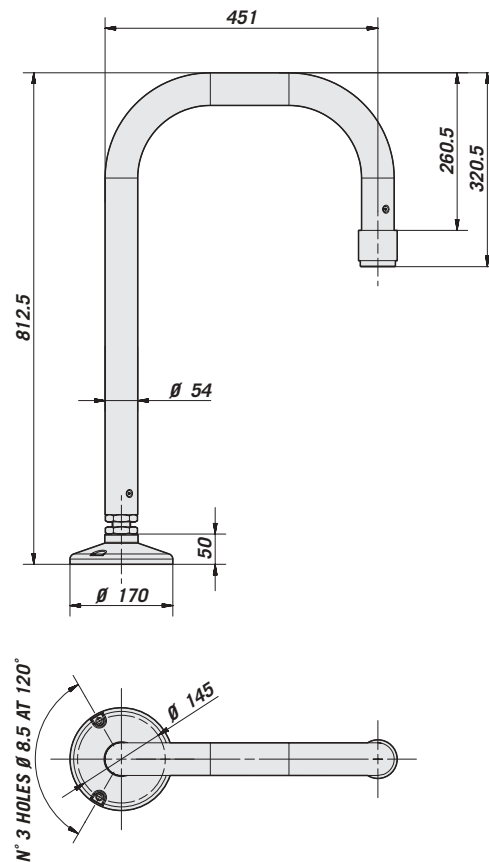

DBH01

DBH04

DBH03

DBH05

The values are in millimeters.

**DPTCH+DBH01**

**DCWGH**

The values are in millimeters.

**TECHNICAL DATA**

**GENERAL**

**DBH01**

- Made of steel tube
- Painted with black epoxy polyester powder

**DBH03**

- Made of metallic tube
- Painted with black epoxy polyester powder
- 915 mm in length (36 in)

**DBH03**

- Enclosure attachment with a single screw
- Internal cable management
- Max load: 25 kg (55 lb)
- Length: 922 mm (36.2 in)

**DBH04**

- Enclosure attachment with a single screw
- Internal cable management
- Max load: 25 kg (55 lb)
- Length: 356 mm (14.1 in)

**DBH05**

- Installation over parapets
- Internal cable management
- Max load: 25 kg (55 lb)
- Length: 820 mm (32.2 in)

**DPTCH**

- Pole installation
- Pole diameters: 80 ÷ 150 mm (3.1 ÷ 5.9 in)

**DCWGH**