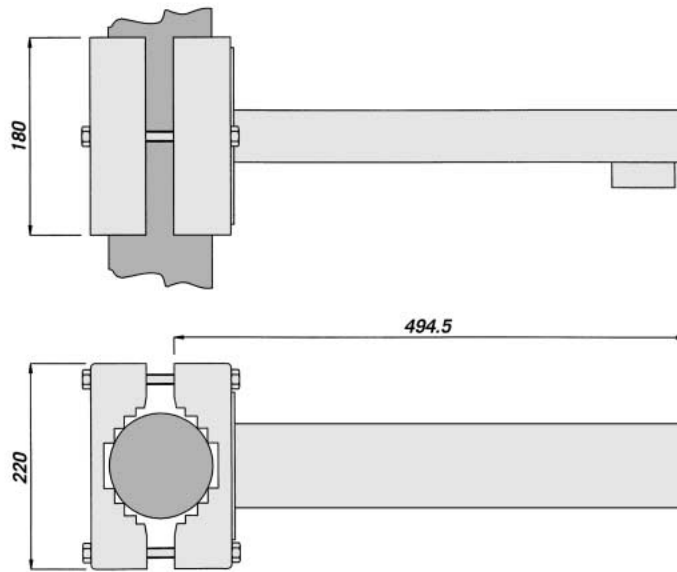

DBH01

DBH04

DBH03

DBH05

The values are in millimeters.

**DPTCH+DBH01**

**DCWGH**

The values are in millimeters.

**TECHNICAL DATA**

**GENERAL**

**DBH01**

- Made of steel tube
- Painted with black epoxy polyester powder

**DBH03**

- Made of metallic tube
- Painted with black epoxy polyester powder
- 915 mm in length (36 in)