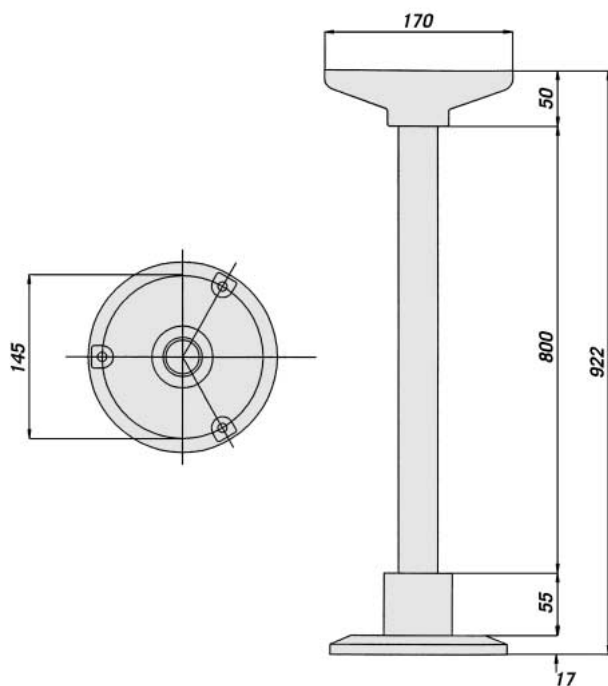

DBH01

DBH04

DBH03

The values are in millimeters.