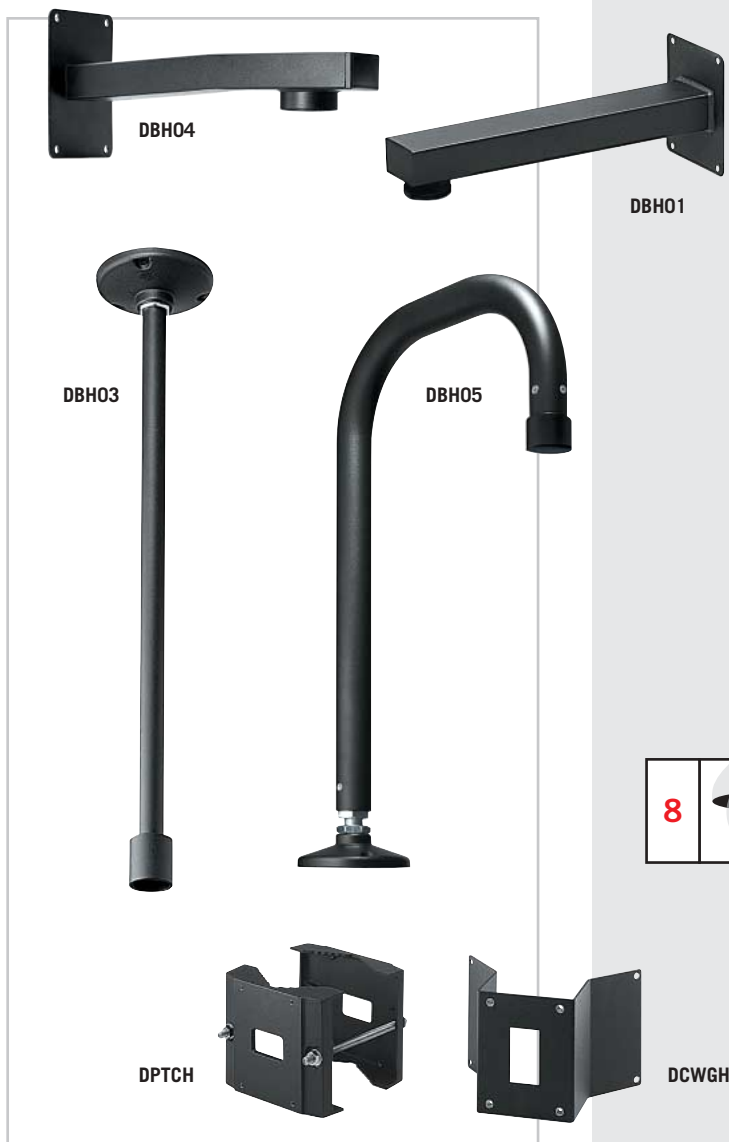

DOME ENCLOSURES BRACKETS

- Indoor and outdoor installations
- Powder painted aluminium

DBH01

Wall bracket for DBH45 dome. It is designed to take internal cables. Compatible with corner and pole adapters.

DBH03

Ceiling bracket for DBH45 and DBH24 dome enclosures. It is designed to take internal cables.

DBH04

Wall bracket for DBH24 dome enclosure. It is designed to take internal cables. Compatible with corner and pole adapters.

DBH05

Bracket for DBH24 dome installation on parapet and over roofs. It is designed to take internal cables.

DPTCH

Pole adapter compatible with DBH01 and DBH04 brackets.

DCWGH

Corner adapter compatible with DBH01 and DBH04 brackets.

BRACKETS AND DOME ENCLOSURES CHART				
	WALL		CEILING	PARAPET
	DBH01	DBH04	DBH03	DBH05
DOMES ENCLOSURES:				
DBH45	•		•	
DBH24		•	•	•
ADAPTERS:				
DPTCH	•	•		
DCWGH	•	•