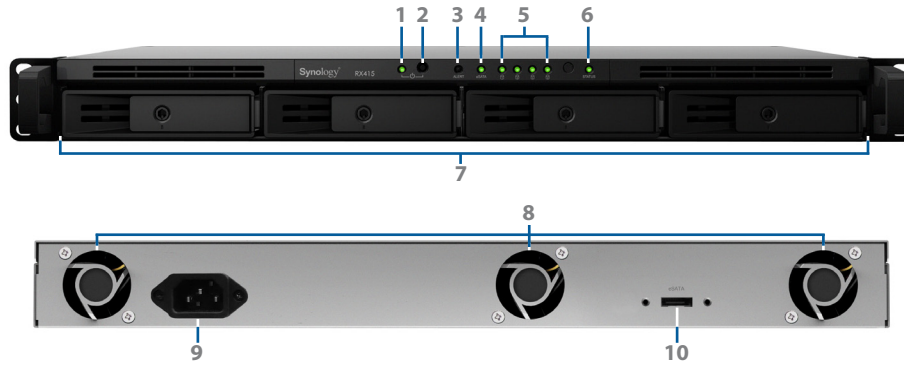

Connections & Buttons

1	Power indicator	2	Power button	3	Alert indicator	4	eSATA indicator
5	Disk indicator	6	Status indicator	7	Drive tray	8	Fan
9	Power port	10	eSATA port				

Technical Specifications

Hardware

Compatible drive type	3.5"/2.5" SATA(III) x 4 (hard drives not included)
eSATA Port	x 1
Hot Swappable HDD	Yes
Size (HxWxD)	44mm x 430.5mm x 290mm
Weight	4.23kg
System Fan	3 (40mm x 40mm x 20mm)
Power Recovery	Sync with the connected RackStation (Auto Mode)
AC Input Power Voltage	100V to 240V
Power Frequency	50Hz to 60Hz, single phase
Operating Temperature	5°C to 35°C (40°F to 95°F)
Storage Temperature	-10°C to 70°C (15°F to 155°F)
Relative Humidity	5% to 95% RH
Supported Models¹	RS816, RS815RP+, RS815, RS814+, RS814RP+, RS814, RS214 (Independent-volume only)

Environment and Packaging

Environment	RoHS Compliant
Package Content	RX415 main unit, User's Guide, accessory pack, AC power cord, expansion cable
Optional Accessories	Synology RKS1314 - Rail Kit Sliding, Synology RKM114 - Rail Kit Mounted
Certification	FCC: Class A, CE: Class A, BSMI: Class A
Warranty	3 years

¹Model specifications are subject to change without notice. Please refer to www.synology.com for the latest information.
¹. For info about newest supported models, please visit www.synology.com for the latest information.

SYNOLOGY INC.

Synology is dedicated to taking full advantage of the latest technologies to bring businesses and home users reliable and affordable ways to centralize data storage, simplify data backup, share and sync files across different platforms, and access data on-the-go. Synology aims to deliver products with forward-thinking features and the best in class customer services.

Copyright© 2016, Synology Inc. All rights reserved. Synology, the Synology logo are trademarks or registered trademarks of Synology Inc. Other product and company names mentioned herein may be trademarks of their respective companies. Synology may make changes to specification and product descriptions at anytime, without notice. Printed in Taiwan.

RX415-2016-ENU-REV001

Headquarters

Synology Inc. 3F-3, No. 106, Chang An W. Rd., Taipei, Taiwan Tel: +886 2 2552 1814 Fax: +886 2 2552 1824

China

Synology Shanghai
20070, Room 516, No. 638
Hengfeng Rd., Zhabei Dist.
Shanghai, China

France

Synology France SARL
39 rue Louis Blanc
92400 Courbevoie, France
Tel: +33 147 176288

North & South America

Synology America Corp.
3535 Factoria Blvd SE #200
Bellevue, WA 98006, USA
Tel: +1 425 818 1587

United Kingdom

Synology UK Ltd.
Unit C, Denbigh West Business Park
Third Avenue, Bletchley
Milton Keynes, MK1 1DH, UK
Tel: +44 1908 366380

Germany

Synology GmbH
Grafenberger Allee 125
40237 Düsseldorf
Deutschland
Tel: +49 211 9666 9666