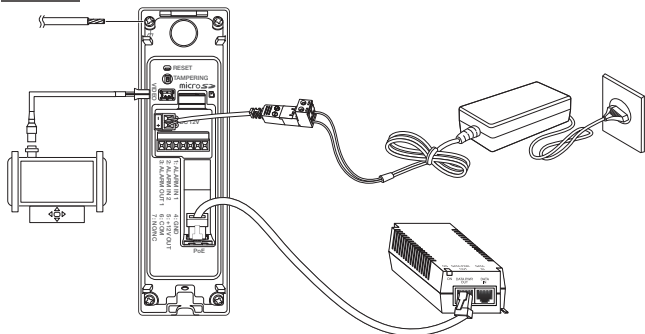

- Setting up when using the Fail-Secure type door strike (Closes upon power outage)

Alarm output

Alarm output 2 (NO/NC port)

Type

N.O. (Normal Open)

INSTALLATION

18

19