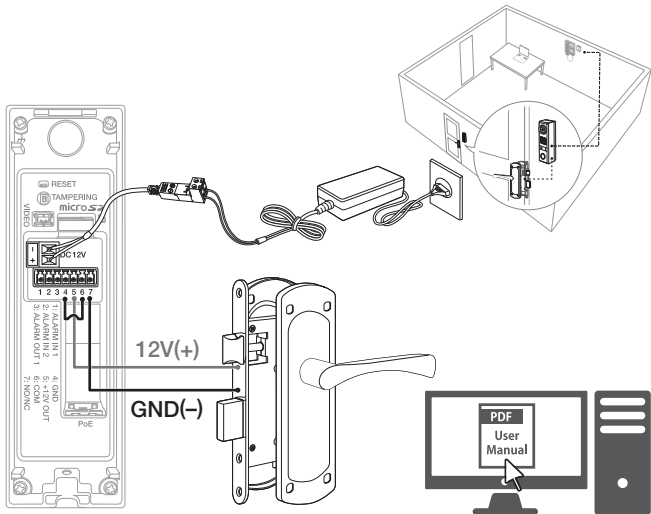

INSTALLATION

12

13

INSTALLATION

14

15

- <Setup ()> → <Intercom> → <Call Setup> → <Touchless call> → <Enable>

12

INSTALLATION

16

- Setting up when using the Fail-Safe type door strike (Opens upon power outage)

Alarm output

Alarm output 2 (NO/NC port)

Type

N.C. (Normal Close)

17

- Setting up when using the Fail-Secure type door strike (Closes upon power outage)

Alarm output

Alarm output 2 (NO/NC port)

Type

N.O. (Normal Open)

INSTALLATION

18

19