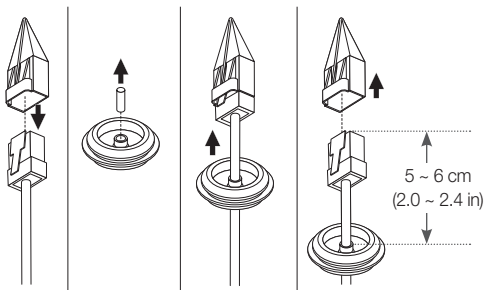

- Not Included : Micro SD Card

5

INSTALLATION

3

Min. 24.5 ~
Max. 117.1 cm
(9.6~46.1 in)

6

INSTALLATION

4

5

7

INSTALLATION

6

- Network cable installation

7

- Alarm cable and power cable installation

8

INSTALLATION

8

9

9

INSTALLATION

10

11

10