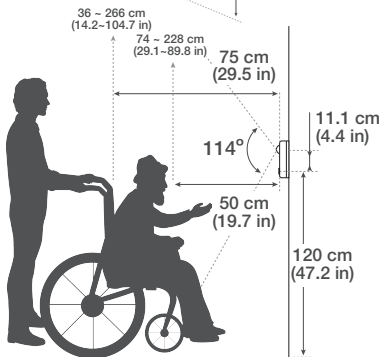

- Not Included : Micro SD Card

5

INSTALLATION

3

Min. 24.5 ~
Max. 117.1 cm
(9.6~46.1 in)

6

INSTALLATION

4