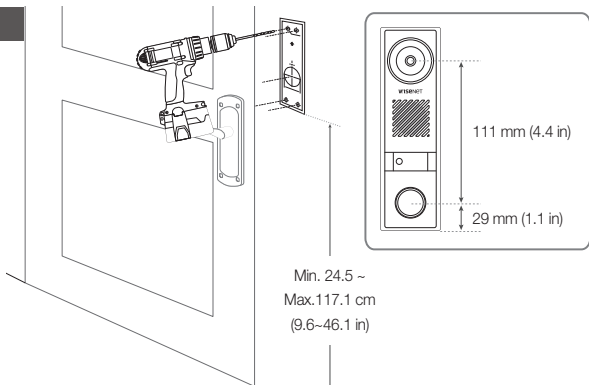

- Not Included : Micro SD Card

5

INSTALLATION

3

Min. 24.5 ~
Max. 117.1 cm
(9.6~46.1 in)

6

INSTALLATION

4