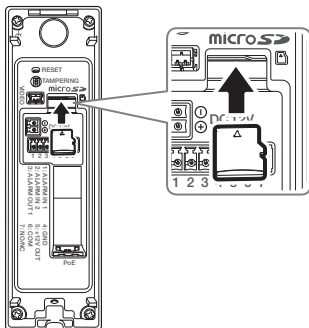

As for each sales country, accessories are not the same.

Options (not included)

Skin Cover : White
SBC-165W

Tilt mount
SBS-165TM

Flush mount
SHS-165F

INSTALLATION

1

2

- Not Included : Micro SD Card

5

INSTALLATION

3

Min. 24.5 ~
Max. 117.1 cm
(9.6~46.1 in)

6

INSTALLATION

4