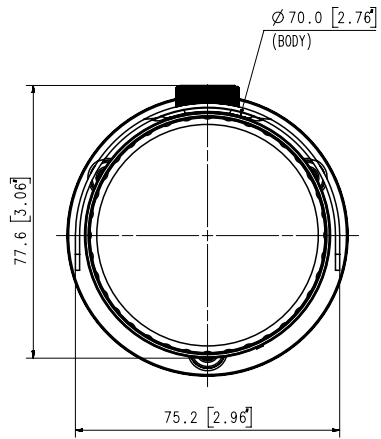

Mechanical

Color / Material	Dark grey / Aluminum
Product Dimensions / Weight	Ø70.0x246.0mm(Ø2.76x9.69"), 700g(1.54 lb)

DORI (EN62676-4 standard)

Detect (25PPM/ 8PPF)	40.0m(131.36ft)
Observe (63PPM/ 19PPF)	16.0m(52.54ft)
Recognize (125PPM/ 38PPF)	8.0m(26.27ft)
Identify (250PPM/ 76PPF)	4.0m(13.14ft)

Appearance
Unit : mm [inch]