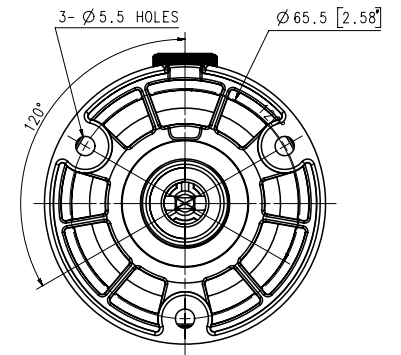

Mechanical

Color / Material	Dark grey / Aluminum
Product Dimensions / Weight	Ø70.0x246.0mm(Ø2.76x9.69"), 700g(1.54 lb)

DORI (EN62676-4 standard)

Detect (25PPM/ 8PPF)	40.0m(131.36ft)
Observe (63PPM/ 19PPF)	16.0m(52.54ft)
Recognize (125PPM/ 38PPF)	8.0m(26.27ft)
Identify (250PPM/ 76PPF)	4.0m(13.14ft)

Appearance
Unit : mm [inch]