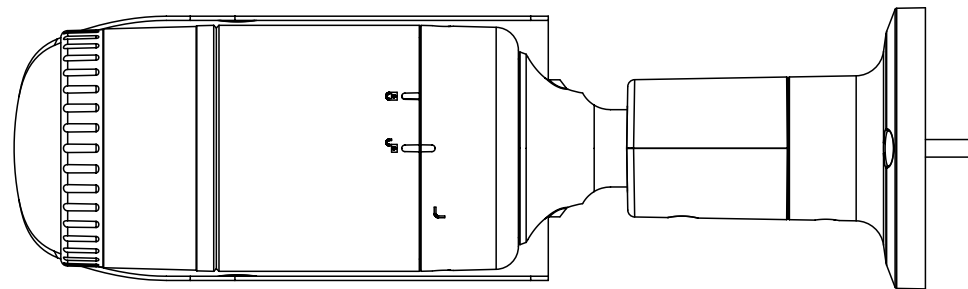

Appearance
Unit : mm [inch]