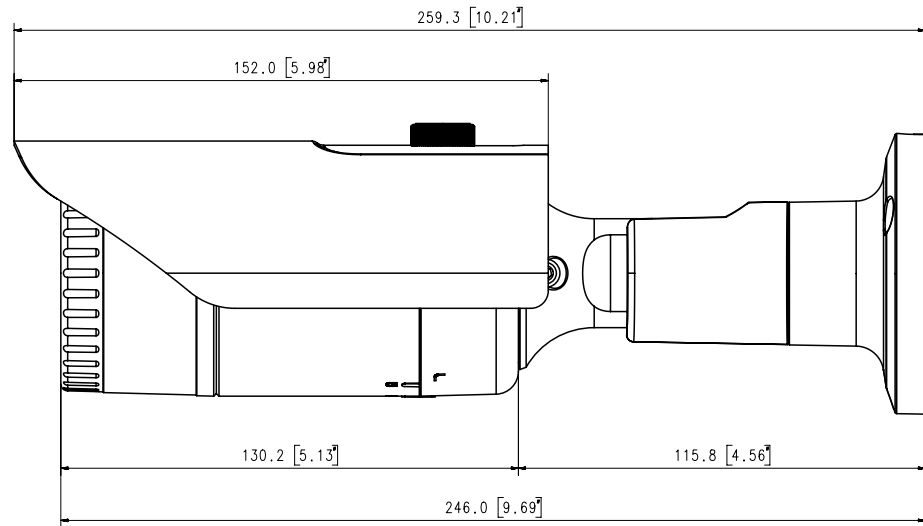

Appearance
Unit : mm [inch]