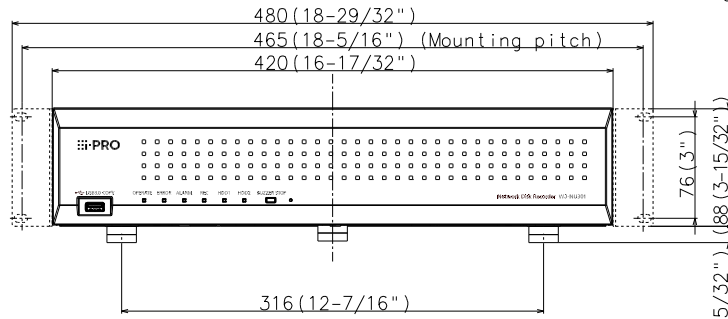

WJ-NU301KP
WJ-NU301KG