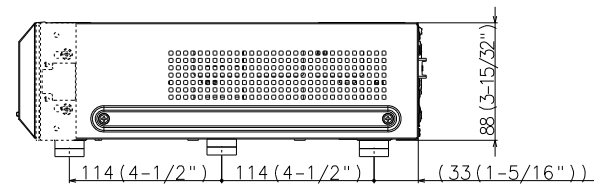

WJ-NU301KP
WJ-NU301KG