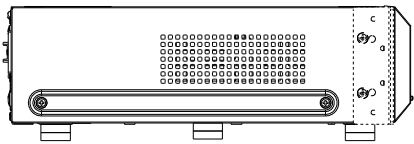

WJ-NU301KP
WJ-NU301KG