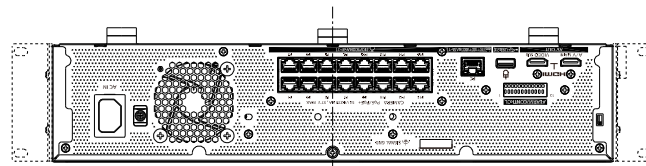

WJ-NU301KP
WJ-NU301KG