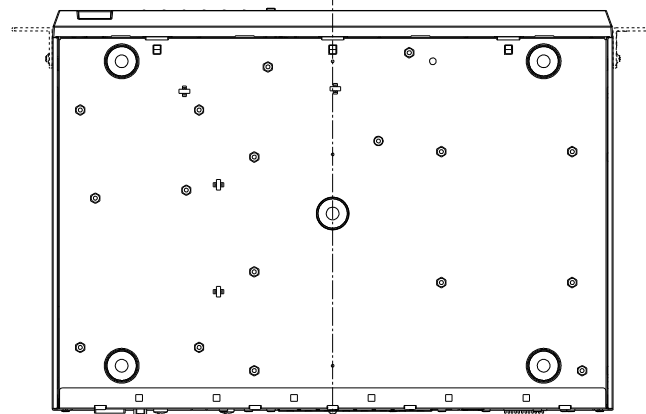

WJ-NU301KP
WJ-NU301KG