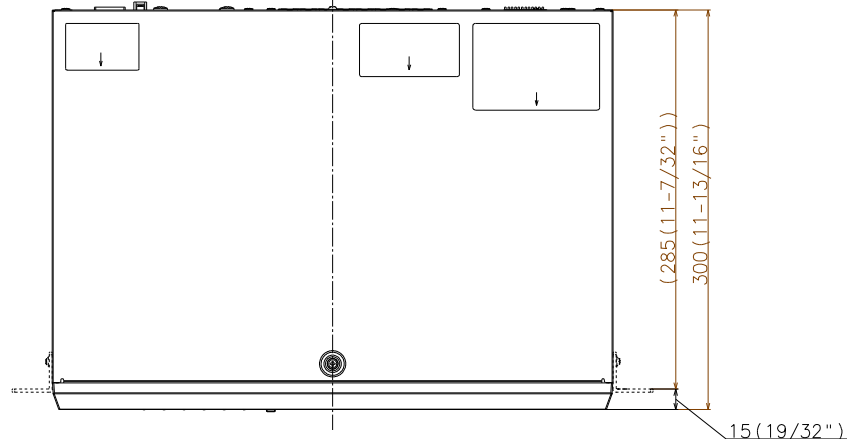

WJ-NU301KP
WJ-NU301KG