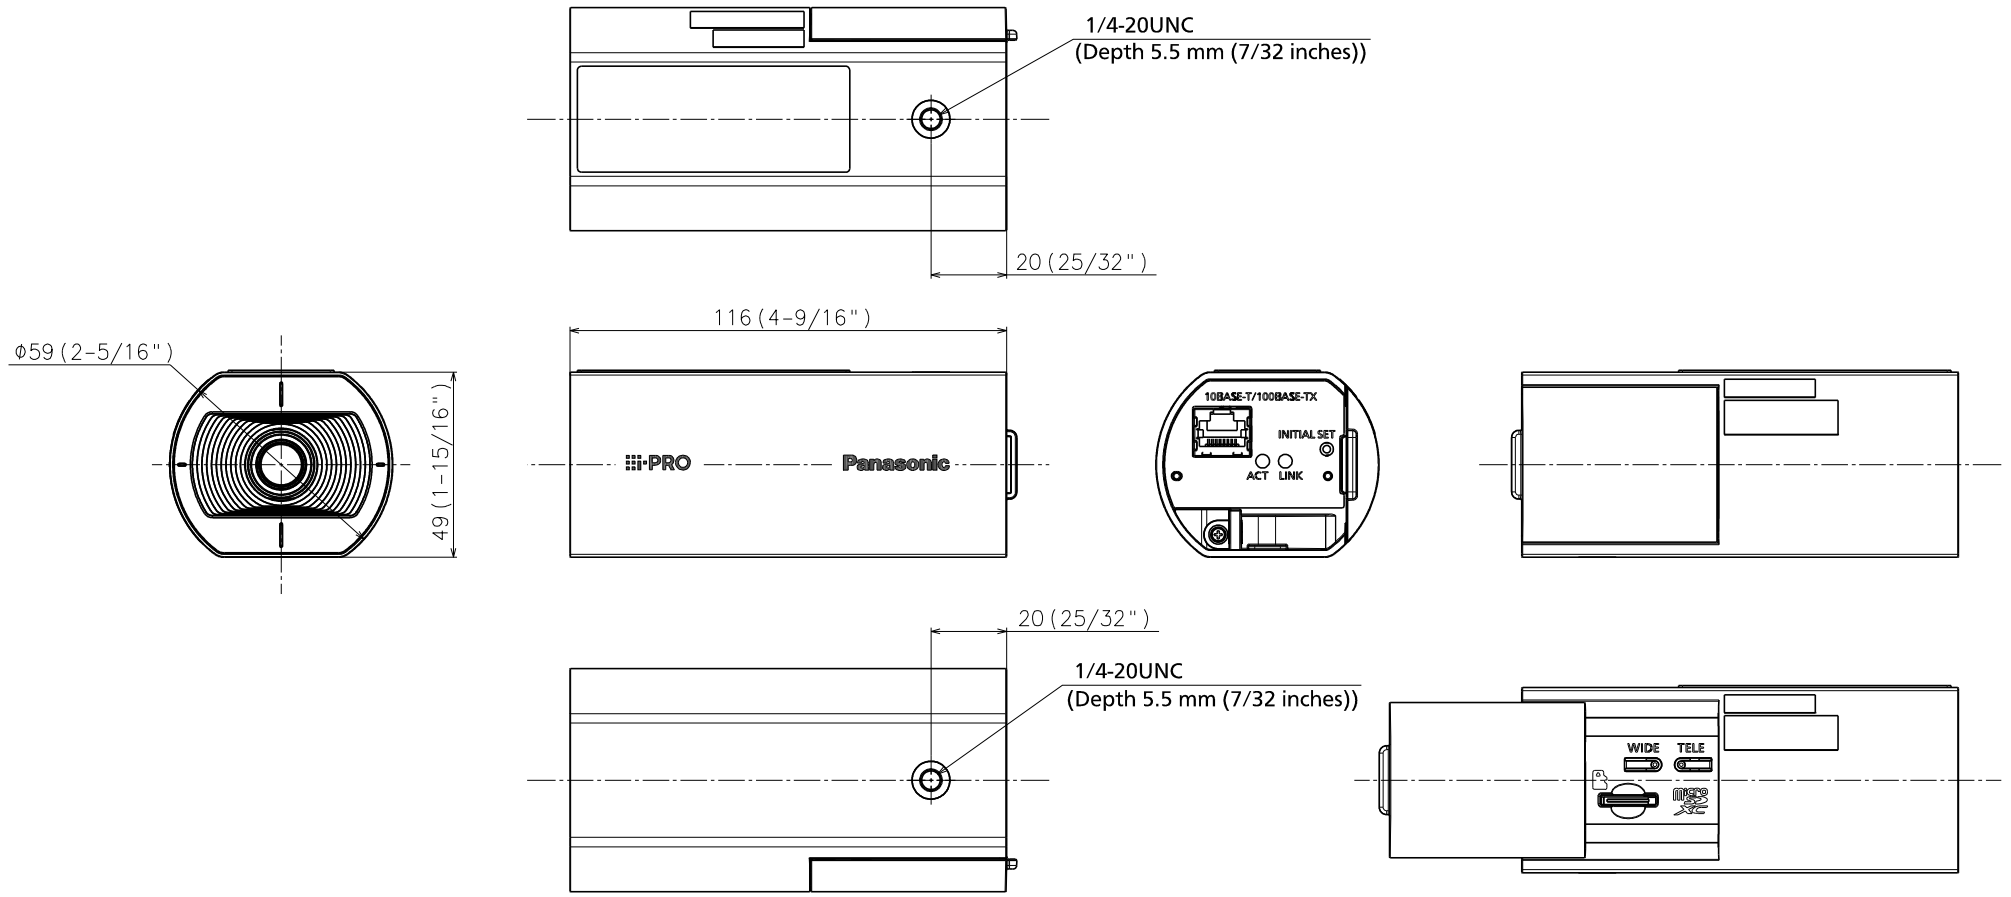

WV-QCL102-W
Universal Camera
Mount Bracket

WV-QLR100-W
Light Rail Mount
Bracket

Mass : Approx. 200 g {0.44 lbs}

WV-U1142A