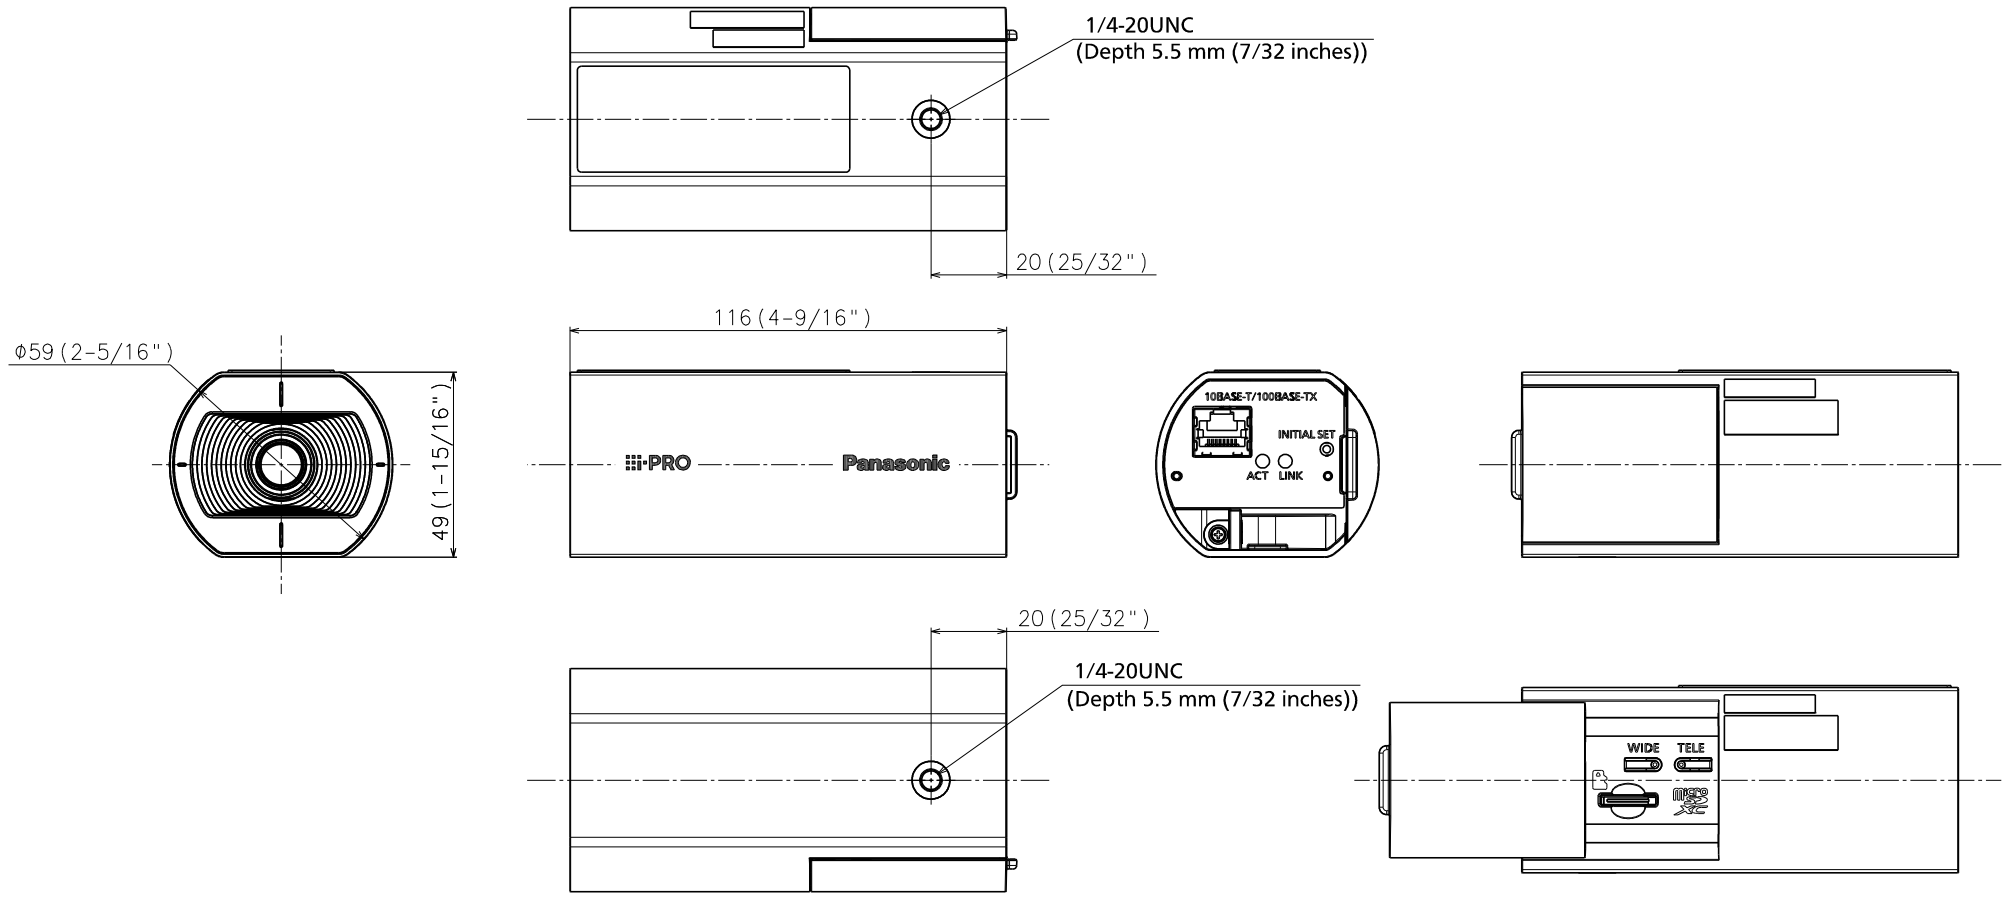

WV-QCL102-W
Universal Camera
Mount Bracket

WV-QLR100-W
Light Rail Mount
Bracket

Mass : Approx. 155 g {0.34 lbs}

WV-U1132A