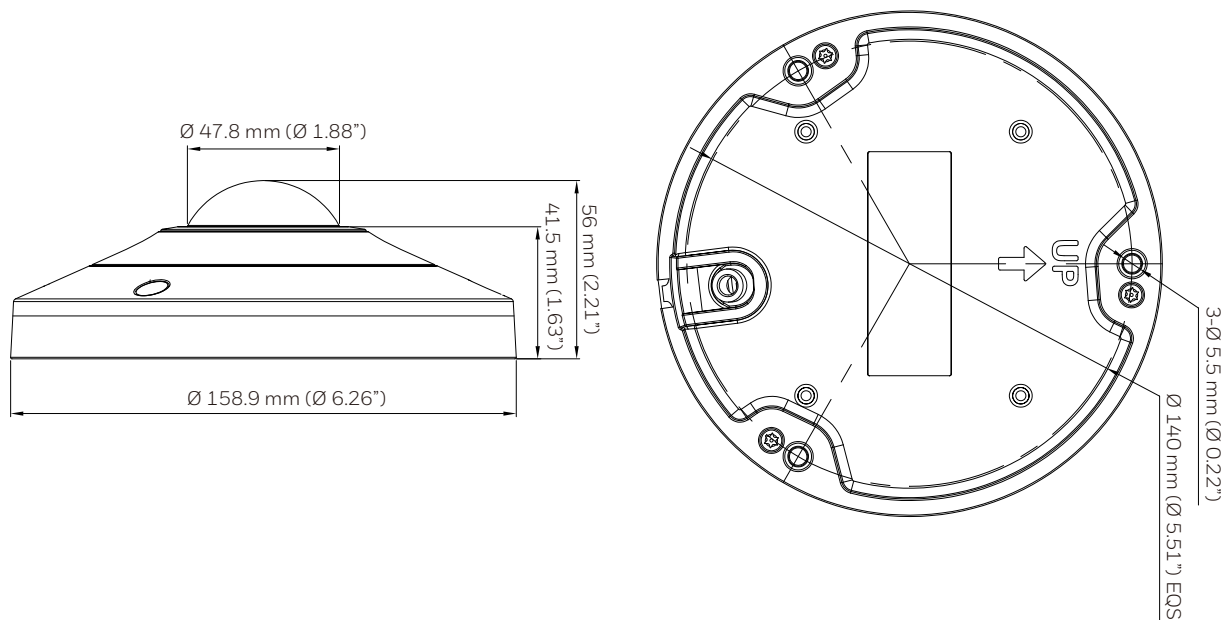

ENVIRONMENTAL	
Operating Temperature	Starting Temperature: -40°C ~ 60°C (-40°F ~ 140°F) Working Temperature: -40°C ~ 60°C (-40°F ~ 140°F) (65° for 4 hours when IR off) Maximum temperature according to NEMA TS2 (para 2.8-2.9): 74 °C (165 °F)
Relative Humidity	Less than 95%, non-condensing
Ingress Protection	IP66, IP67, NEMA 4X
Impact Resistance	IK10
REGULATORY	
Emissions	FCC PART 15, ICES, CE (EN 55032), Complies with UKCA and RCM
Immunity	CE(EN 50130-4, EN55035), Complies with UKCA and RCM
Safety	UL LISTED TO UL/CSA 62368-1, CE(EN 62368-1), Complies with UKCA and RCM
RoHS	CE(EN 63000),JAE(Cabinet Decree No.10 of 2017)
Country of Origin	Vietnam
Warranty	5 years
DORI (EN62676-4 STANDARD)	
Detect	32 m (104.99 ft)
Observe	12.8 m (41.99 ft)
Recognize	6.4 m (21 ft)
Identify	3.2 m (10.5 ft)

DIMENSIONS