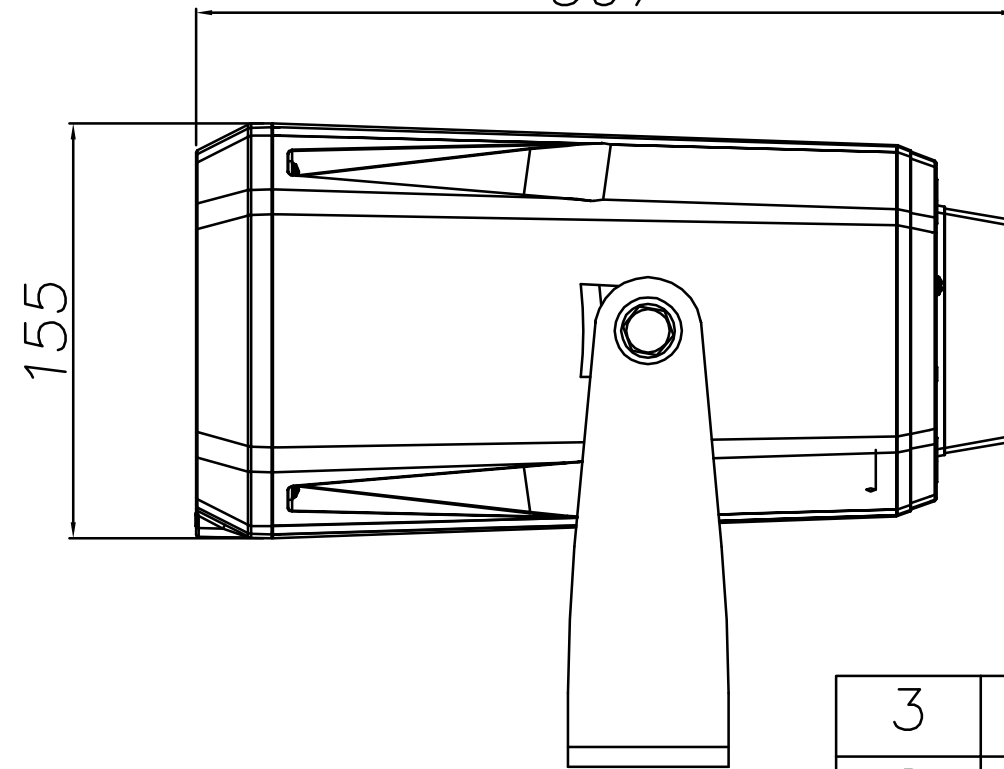

332

241

241

307

155

3	MODEL2	
2	MODEL1	
1	SPA-H100BW	23.05.10
No.	MODEL NAME	DATE
Unit:mm[inch] SCALE:1/1 © Hanwha Techwin		