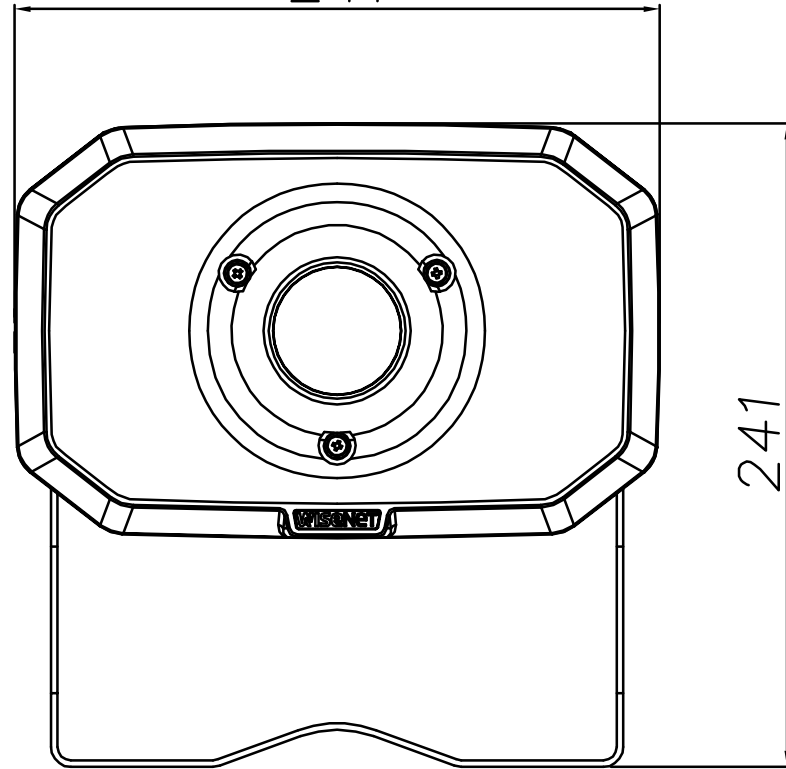

332

241

241

307

155

3	MODEL2	
2	MODEL1	
1	SPA-H100BW	23.05.10
No.	MODEL NAME	DATE
Unit:mm[inch] SCALE:1/1 © Hanwha Techwin		