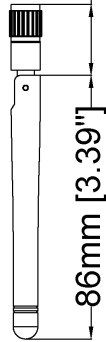

# Dimension drawings

## AXIS D3110 Connectivity Hub

Revision	v.01	Revision date	2021-05-31
Paper size	A4	Release date	2021-05-31
Created by	JSK	Scale	1:3

© 2021 Axis Communications

www.axis.com

12mm [0.47"]

9mm [0.37"]

5mm [0.20"]

Ø6mm [Ø0.25"]

12mm [0.45"]

20mm [0.80"]

37mm [1.45"]

17mm [0.66"]

www.axis.com

LM842 WiFi 802.11ac / Bluetooth® 5.0 USB Combi Adapter

Revision	v.01	Revision date	2023-10-19
Paper size	A4	Release date	2023-10-19
Created by	MIF	Scale	1:1

© 2023 Axis Communications

Adjustable 360° Swivel  
with 3 tilt options.

www.axis.com