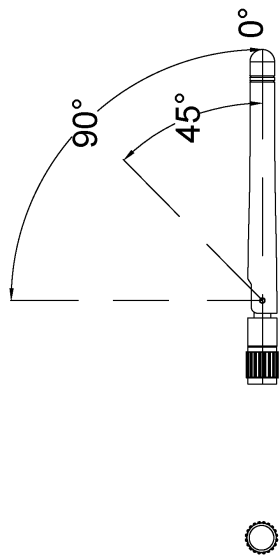

# Dimension drawings

## AXIS D3110 Connectivity Hub

Revision	v.01	Revision date	2021-05-31
Paper size	A4	Release date	2021-05-31
Created by	JSK	Scale	1:3

© 2021 Axis Communications

www.axis.com

12mm [0.47"]

9mm [0.37"]

5mm [0.20"]

Ø6mm [Ø0.25"]

12mm [0.45"]

20mm [0.80"]

37mm [1.45"]

17mm [0.66"]

www.axis.com

LM842 WiFi 802.11ac / Bluetooth® 5.0 USB Combi Adapter

Revision	v.01	Revision date	2023-10-19
Paper size	A4	Release date	2023-10-19
Created by	MIF	Scale	1:1

© 2023 Axis Communications

Adjustable 360° Swivel  
with 3 tilt options.

www.axis.com