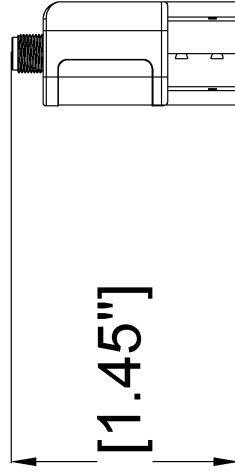

# Dimension drawings

## AXIS D3110 Connectivity Hub

Revision	v.01	Revision date	2021-05-31
Paper size	A4	Release date	2021-05-31
Created by	JSK	Scale	1:3

© 2021 Axis Communications

www.axis.com

12mm [0.47"]

9mm [0.37"]

5mm [0.20"]

Ø6mm [Ø0.25"]

12mm [0.45"]

20mm [0.80"]

37mm [1.45"]

17mm [0.66"]

www.axis.com

LM842 WiFi 802.11ac / Bluetooth® 5.0 USB Combi Adapter

Revision	v.01	Revision date	2023-10-19
Paper size	A4	Release date	2023-10-19
Created by	MIF	Scale	1:1