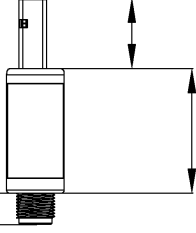

# Dimension drawings

## AXIS D3110 Connectivity Hub

Revision	v.01	Revision date	2021-05-31
Paper size	A4	Release date	2021-05-31
Created by	JSK	Scale	1:3

© 2021 Axis Communications

www.axis.com

12mm [0.47"]

9mm [0.37"]

5mm [0.20"]

Ø6mm [Ø0.25"]

12mm [0.45"]

20mm [0.80"]

37mm [1.45"]

17mm [0.66"]

www.axis.com

LM842 WiFi 802.11ac / Bluetooth® 5.0 USB Combi Adapter

Revision	v.01	Revision date	2023-10-19
Paper size	A4	Release date	2023-10-19
Created by	MIF	Scale	1:1

© 2023 Axis Communications

Adjustable 360° Swivel  
with 3 tilt options.

www.axis.com