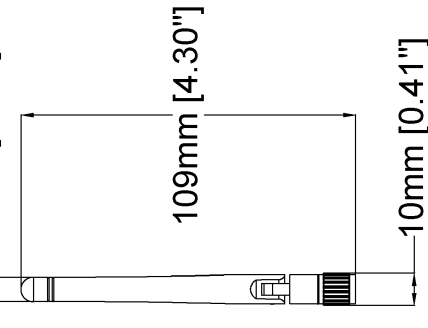

# Dimension drawings

## AXIS D3110 Connectivity Hub

Revision	v.01	Revision date	2021-05-31
Paper size	A4	Release date	2021-05-31
Created by	JSK	Scale	1:3

© 2021 Axis Communications

www.axis.com

12mm [0.47"]

9mm [0.37"]

5mm [0.20"]

Ø6mm [Ø0.25"]

12mm [0.45"]

20mm [0.80"]

37mm [1.45"]

17mm [0.66"]

www.axis.com

LM842 WiFi 802.11ac / Bluetooth® 5.0 USB Combi Adapter

Revision	v.01	Revision date	2023-10-19
Paper size	A4	Release date	2023-10-19
Created by	MIF	Scale	1:1

© 2023 Axis Communications

Adjustable 360° Swivel  
with 3 tilt options.

www.axis.com