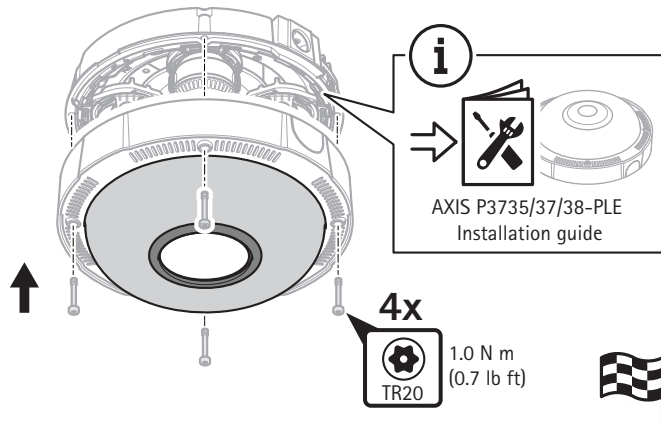

1.6

AXIS TP3832-E Dome Smoked

1.7

Installation guide