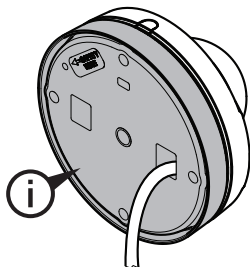

INSTALLATION GUIDE

AXIS T91A27 Pole Mount

1x

1x

AXIS M3004-V/M3005-V

AXIS T94B01S Mount Bracket

1

AXIS M3004-V/
M3005-V

AXIS M3006-V/
M3007-P/
M3007-PV

2

Installation Guide

AXIS T91A27 Pole Mount

© Axis Communications AB, 2015

Ver.2.0

Printed: January 2015

Part No. 61659