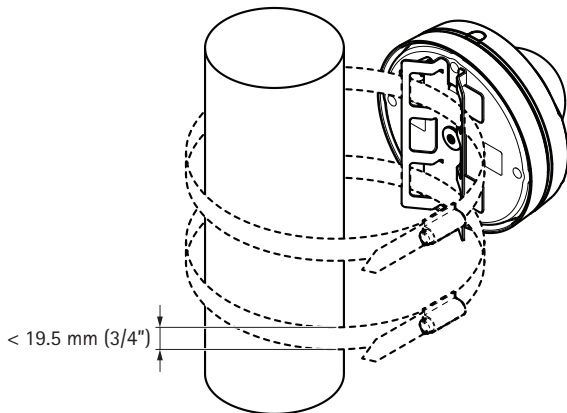

INSTALLATION GUIDE

AXIS T91A27 Pole Mount

1x

1x

AXIS M3004-V/M3005-V

AXIS T94B01S Mount Bracket

1

AXIS M3004-V/
M3005-V

AXIS M3006-V/
M3007-P/
M3007-PV

2

Installation Guide

AXIS T91A27 Pole Mount

© Axis Communications AB, 2015

Ver.2.0

Printed: January 2015

Part No. 61659