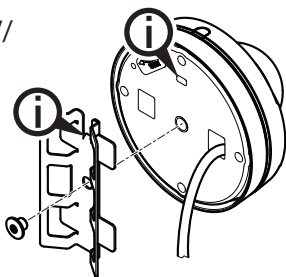

INSTALLATION GUIDE

AXIS T91A27 Pole Mount

1x

1x

AXIS M3004-V/M3005-V

AXIS T94B01S Mount Bracket

1

AXIS M3004-V/
M3005-V

AXIS M3006-V/
M3007-P/
M3007-PV

2

Installation Guide

AXIS T91A27 Pole Mount

© Axis Communications AB, 2015

Ver.2.0

Printed: January 2015

Part No. 61659