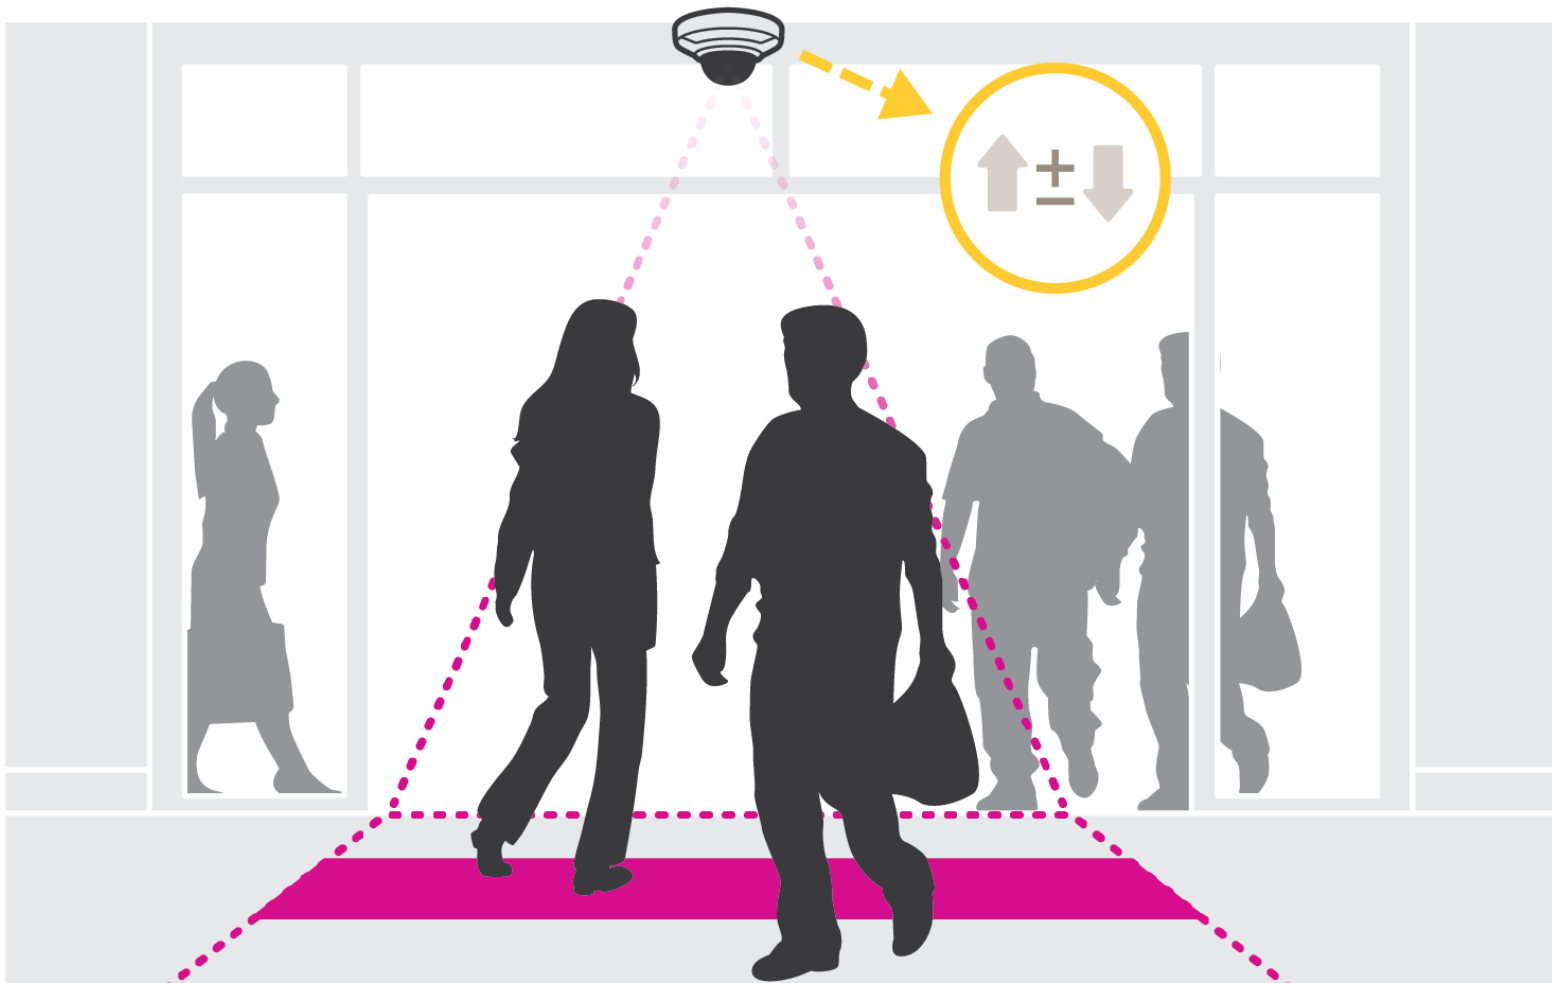

# AXIS People Counter

## Count people to make informed decisions

AXIS People Counter offers a cost-effective way to count your visitors. It enables reliable two-way counting of people in both directions simultaneously. Whether you want to analyze visitor flow, enhance visitor experience or reduce costs by adjusting your staffing levels, this application delivers actionable insight. It can help you make informed decisions so you can increase operational efficiency by planning according to visitor numbers and required service response. AXIS People Counter, together with a camera, can be used to cover single or double door entrances. For wide entrances, multiple cameras with embedded AXIS People Counter can be linked for synchronized counting.

# AXIS People Counter

Application		System integration	
<b>Compute platform</b>	Edge	<b>Application Programming Interface</b>	Open API for software integration. Specifications available at <a href="http://axis.com">axis.com</a>
<b>Supported devices</b>	For a complete list of recommended and supported products, go to <a href="http://axis.com">axis.com</a>	<b>General</b>	
<b>Functionality</b>	Automatic upload to separately sold AXIS Store Data Manager and AXIS Store Reporter. Counting data stored up to 90 days without SD card. Supports wide entrances using multiple counters.	<b>Languages</b>	English, German, Spanish, Italian, French, Chinese (simplified), Japanese, Russian
<b>Configuration</b>	Web configuration interface included.	Environmental responsibility: <a href="http://axis.com/environmental-responsibility">axis.com/environmental-responsibility</a>	
Scenarios			
<b>Typical applications</b>	Entrances and exits in retail environments such as stores and shopping malls as well as public buildings such as museums or libraries.		
<b>Mounting height</b>	2.7 m to 10 m (8 ft 10 in to 32 ft 10 in)		
<b>Limitations</b>	Objects below approximately 110 cm (43 in) are not counted.		