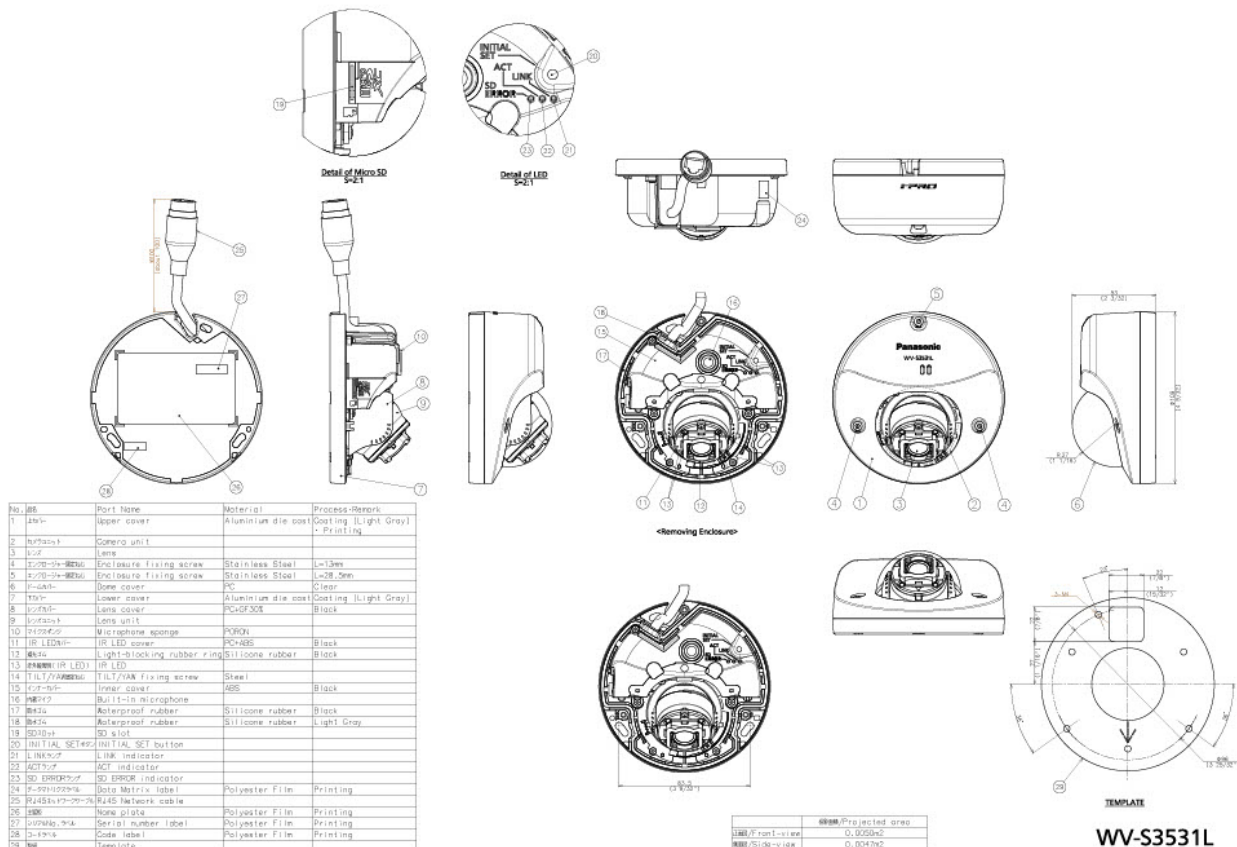

APPEARANCE

WV-S3531L